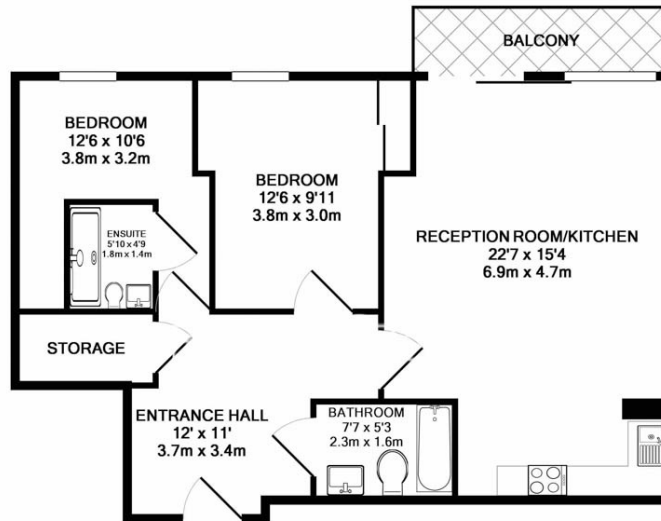

Station Approach, Hayes, UB3

£462 per week, £2,002 per month + fees

www.benhams.com

4TH FLOOR

TOTAL APPROX. FLOOR AREA 755 SQ.FT. (70.2 SQ.M.)