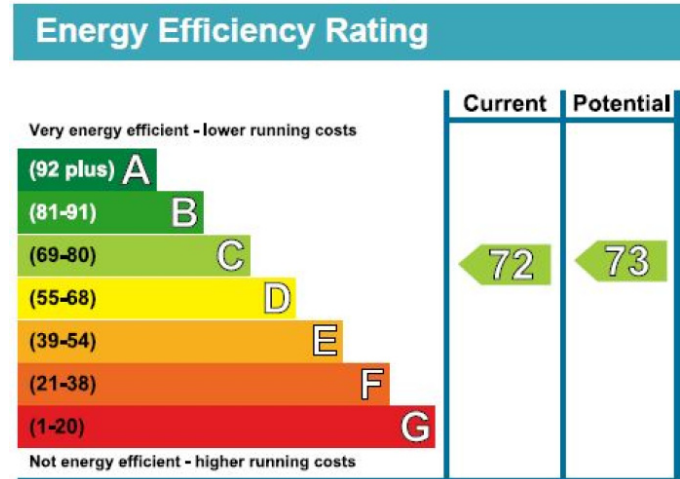

London branches open six days a week Mon - Sat

Canary Wharf | City | Colindale | Dartmouth Park | Ealing | Fulham
Hammersmith | Hampstead | Highgate | Hyde Park | Kensington | Kew
Knightsbridge | Nine Elms | Shoreditch | Southall | Surrey Quays
Wapping | Wembley | White City | Woolwich

International offices

China | Hong Kong SAR | India | Indonesia | Qatar | Malaysia | Middle East |
Singapore | South Africa | Thailand | Turkey