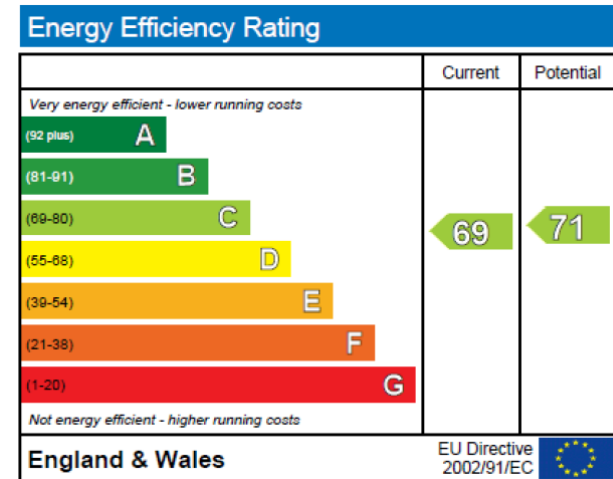

Benham & Reeves

Palace Gate, Kensington, W8

£550 per week, £2,383 per month + fees

www.benhams.com

00307-10PG.K.W8 - GROUND FLOOR
TOTAL APPROX. FLOOR AREA 488 SQ.FT. (45.3 SQ.M.)

Whilst every attempt has been made to ensure the accuracy of the floor plan contained here, measurements of doors, windows, rooms and any other items are approximate and no responsibility is taken for any error, omission, or mis-statement. This plan is for illustrative purposes only and should be used as such by any prospective purchaser. The services, systems and appliances shown have not been tested and no guarantee as to their operability or efficiency can be given
Made with Metropix ©2016