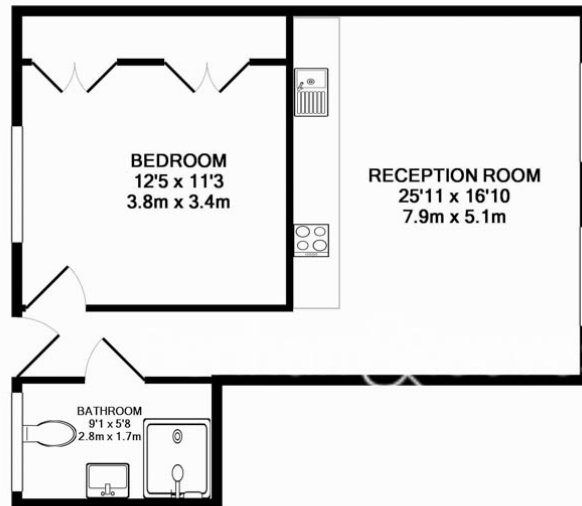

Please [click here](#) for full detail

Property features

1 Bedroom | 1 Bathroom | Reception | Furnished | Fitted Kitchen | EPC-C | Wood Floors | Close to Amenities | Nearby High Street Kensington Tube Station

Benham & Reeves

Palace Gate, Kensington, W8

£550 per week, £2,383 per month + fees

www.benhams.com

00307-10PG.K.W8 - GROUND FLOOR
TOTAL APPROX. FLOOR AREA 488 SQ.FT. (45.3 SQ.M.)

Whilst every attempt has been made to ensure the accuracy of the floor plan contained here, measurements of doors, windows, rooms and any other items are approximate and no responsibility is taken for any error, omission, or mis-statement. This plan is for illustrative purposes only and should be used as such by any prospective purchaser. The services, systems and appliances shown have not been tested and no guarantee as to their operability or efficiency can be given
Made with Metropix ©2016