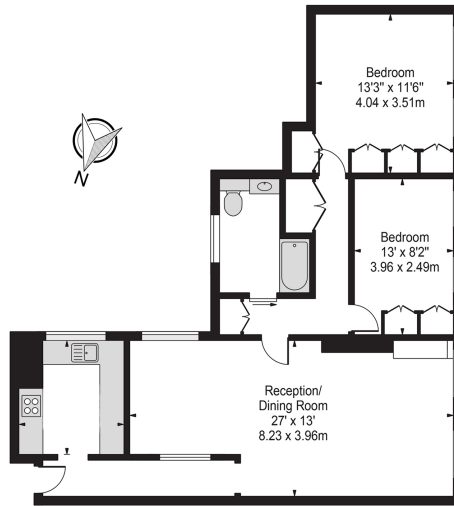

St Georges Court Brompton Road SW3

£1,500 per week, £6,500 per month + fees

www.benhams.com

2nd Floor
Approx gross internal area: 890sq/ft - 83sq/m

Score	Energy rating	Current	Potential
92+	A		
81-91	B		82 | B
69-80	C	74 | c	
55-68	D		
39-54	E		
21-38	F		
1-20	G		

London branches open six days a week Mon - Sat

Canary Wharf | City | Colindale | Dartmouth Park | Ealing | Fulham
Hammersmith | Hampstead | Highgate | Hyde Park | Kensington | Kew
Knightsbridge | Nine Elms | Shoreditch | Southall | Surrey Quays
Wapping | Wembley | White City | Woolwich

International offices

China | Hong Kong SAR | India | Indonesia | Qatar | Malaysia | Middle East |
Singapore | South Africa | Thailand | Turkey