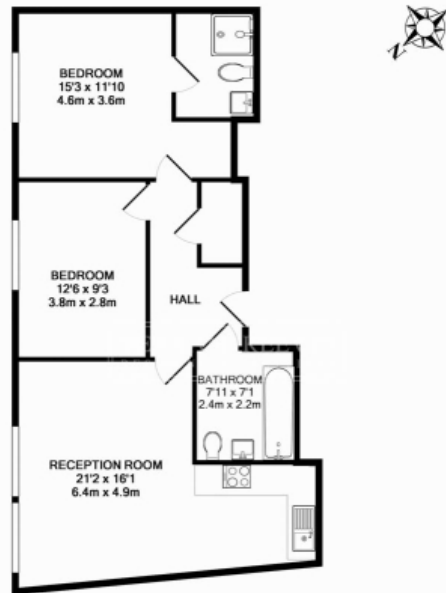

Hooper Street, Aldgate, E1

£670 per week, £2,903 per month + fees

www.benhams.com

London branches open six days a week Mon - Sat

Canary Wharf | City | Colindale | Dartmouth Park | Ealing | Fulham
Hammersmith | Hampstead | Highgate | Hyde Park | Kensington | Kew
Knightsbridge | Nine Elms | Shoreditch | Southall | Surrey Quays
Wapping | Wembley | White City | Woolwich

International offices

China | Hong Kong SAR | India | Indonesia | Israel | Malaysia | Middle East | Pakistan
Qatar | Singapore | South Africa | Thailand | Turkey