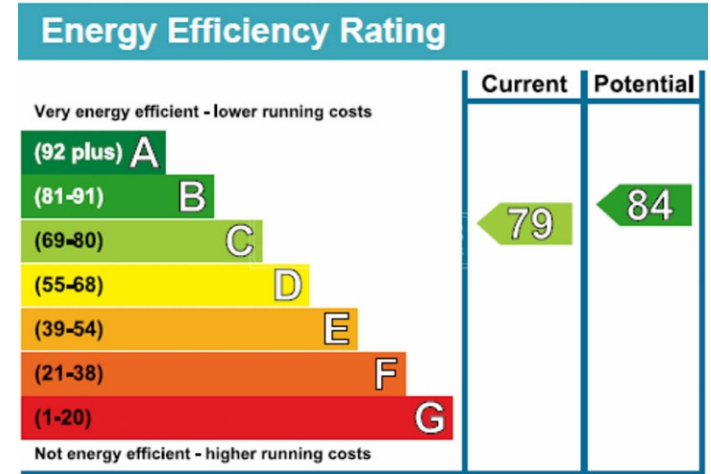

Hooper Street, Aldgate, E1

£670 per week, £2,903 per month + fees

www.benhams.com

London branches open six days a week Mon - Sat

Canary Wharf | City | Colindale | Dartmouth Park | Ealing | Fulham
Hammersmith | Hampstead | Highgate | Hyde Park | Kensington | Kew
Knightsbridge | Nine Elms | Shoreditch | Southall | Surrey Quays
Wapping | Wembley | White City | Woolwich

International offices

China | Hong Kong SAR | India | Indonesia | Israel | Malaysia | Middle East | Pakistan
Qatar | Singapore | South Africa | Thailand | Turkey