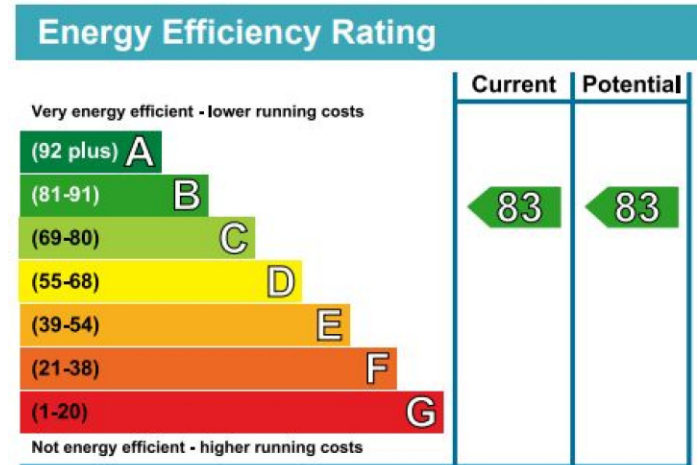

London branches open six days a week Mon - Sat

Canary Wharf | City | Colindale | Dartmouth Park | Ealing | Fulham
Hammersmith | Hampstead | Highgate | Hyde Park | Kensington | Kew
Knightsbridge | Nine Elms | Shoreditch | Southall | Surrey Quays
Wapping | Wembley | White City | Woolwich

International offices

China | Hong Kong SAR | India | Indonesia | Qatar | Malaysia | Middle East |
Singapore | South Africa | Thailand | Turkey