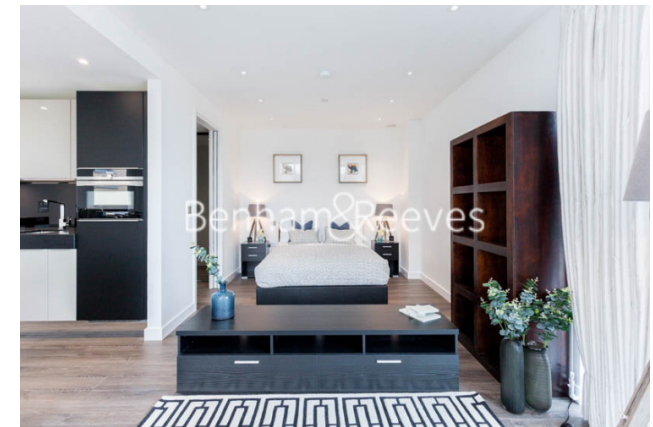

Studio 1 Bathroom Furnished

Luxury studio apartment within a prestigious development in Aldgate East, close to The City and easy reach of Central London. This beautifully finished apartment comes interior designed and benefits from superb resident only amenities.

Please [click here](#) for full detail

Property features

Luxury Studio Apartment | Open Plan Reception Area With Private Balcony | High Specification Kitchen With Siemens Appliances | Bespoke Bathroom With Walk In Shower | Excellent Integrated Storage | EPC-B | Underfloor Heating, Wood Floors & Full-Length Windows | Available Immediately | Residents Only Pool, Spa, Gym, Cinema, Lounge, Gardens & 24h | Nearby Aldgate East (Underground) & Tower Gateway Stations

For more information about this property, please call our Wapping branch on

020 7680 8900

Redress & Client Money Protection :

Benham and Reeves are members of The Property Ombudsman redress scheme and have Client Money protection with ARLA Propertymark. You can find more information on our website at <https://www.benhams.com/membership/>

Benham & Reeves