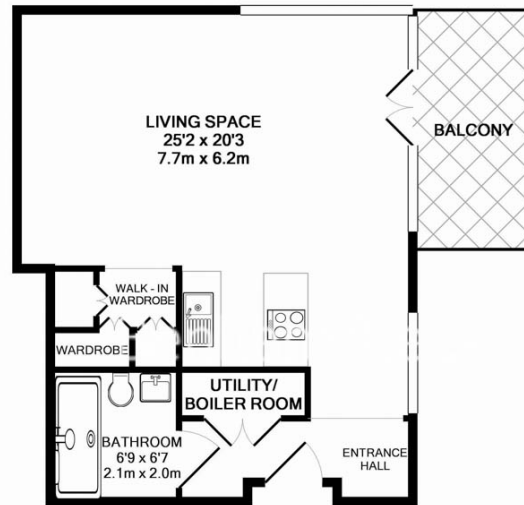

Alie Street, Aldgate, E1

£554 per week, £2,400 per month + fees

www.benhams.com

406MH.GF.E1 - 4TH FLOOR
TOTAL APPROX. FLOOR AREA 486 SQ.FT. (45.1 SQ.M.)