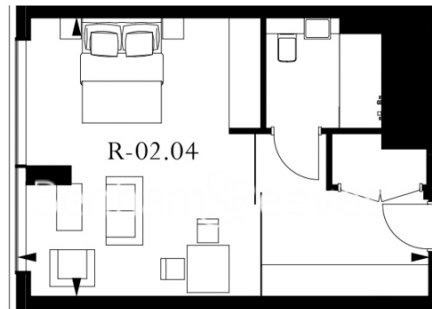

Royal Mint Street, Aldgate, E1

£450 per week, £1,950 per month + fees

www.benhams.com

Level 2

APARTMENT R-02.04	
STUDIO	
Living/Bedroom	7.8m x 5.3m / 25'6" x 17'4"
Total area	38.0 sq m / 411 sq ft