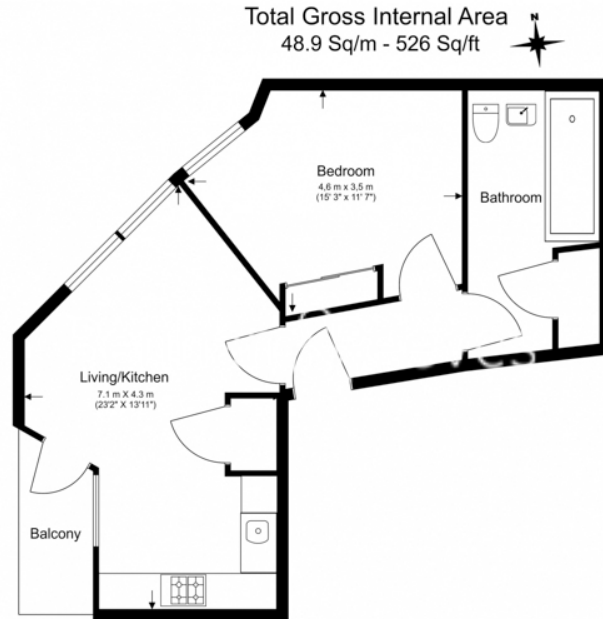

Plumbers Row, Aldgate East, E1

£508 per week, £2,201 per month + fees

www.benhams.com

Score	Energy rating	Current	Potential
92+	A		
81-91	B	84 B	84 B
69-80	C		
55-68	D		
39-54	E		
21-38	F		
1-20	G		

London branches open six days a week Mon - Sat

Canary Wharf | City | Colindale | Dartmouth Park | Ealing | Fulham
Hammersmith | Hampstead | Highgate | Hyde Park | Kensington | Kew
Knightsbridge | Nine Elms | Shoreditch | Southall | Surrey Quays
Wapping | Wembley | White City | Woolwich

International offices

China | Hong Kong SAR | India | Indonesia | Qatar | Malaysia | Middle East |
Singapore | South Africa | Thailand | Turkey