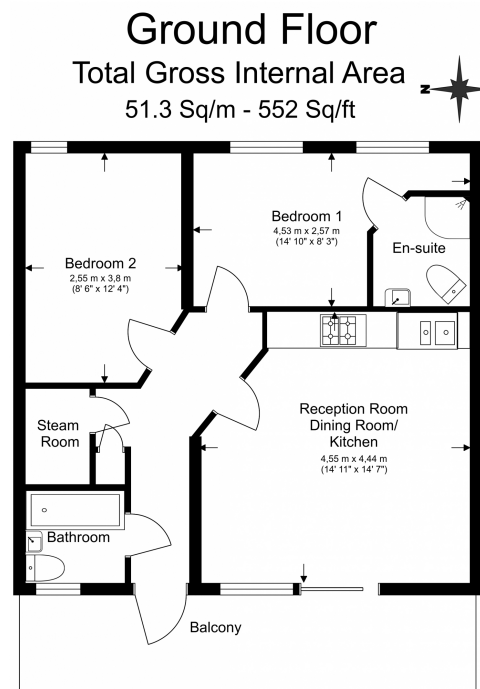

Myrdle Street, Aldgate East, E1

£530 per week, £2,297 per month + fees

www.benhams.com

London branches open six days a week Mon - Sat

Canary Wharf | City | Colindale | Dartmouth Park | Ealing | Fulham
Hammersmith | Hampstead | Highgate | Hyde Park | Kensington | Kew
Knightsbridge | Nine Elms | Shoreditch | Southall | Surrey Quays
Wapping | Wembley | White City | Woolwich

International offices

China | Hong Kong SAR | India | Indonesia | Qatar | Malaysia | Middle East |
Singapore | South Africa | Thailand | Turkey

Benham & Reeves