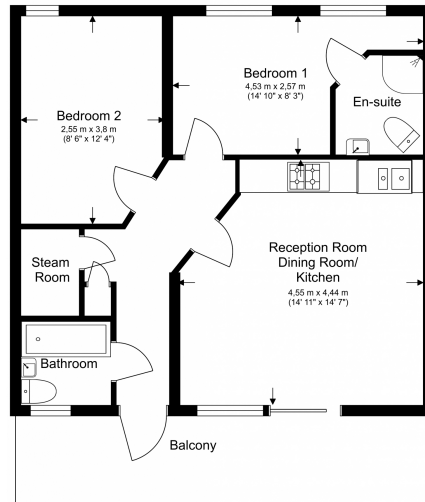

Myrdle Street, Aldgate East, E1

£530 per week, £2,297 per month + fees

www.benhams.com

Ground Floor
Total Gross Internal Area
51.3 Sq/m - 552 Sq/ft

Score	Energy rating	Current	Potential
92+	A		
81-91	B	82 B	82 B
69-80	C		
55-68	D		
39-54	E		
21-38	F		
1-20	G		

London branches open six days a week Mon - Sat

Canary Wharf | City | Colindale | Dartmouth Park | Ealing | Fulham
Hammersmith | Hampstead | Highgate | Hyde Park | Kensington | Kew
Knightsbridge | Nine Elms | Shoreditch | Southall | Surrey Quays
Wapping | Wembley | White City | Woolwich

International offices

China | Hong Kong SAR | India | Indonesia | Qatar | Malaysia | Middle East |
Singapore | South Africa | Thailand | Turkey