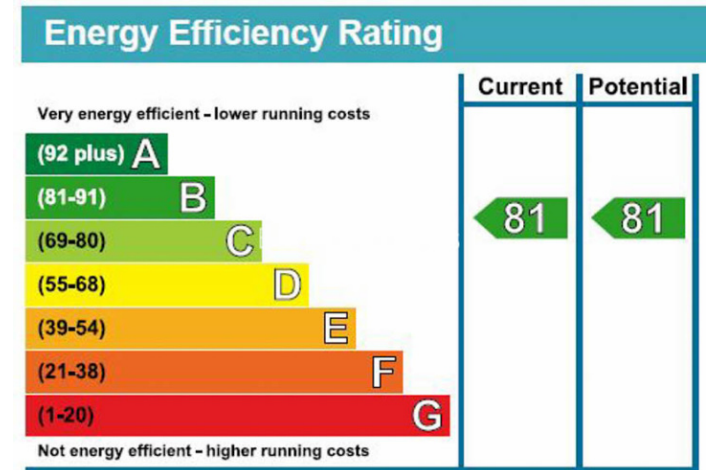

Goodmans Fields, Aldgate East, E1

£750 per week, £3,250 per month + fees

www.benhams.com

London branches open six days a week Mon - Sat

Canary Wharf | City | Colindale | Dartmouth Park | Ealing | Fulham
Hammersmith | Hampstead | Highgate | Hyde Park | Kensington | Kew
Knightsbridge | Nine Elms | Shoreditch | Southall | Surrey Quays
Wapping | Wembley | White City | Woolwich

International offices

China | Hong Kong SAR | India | Indonesia | Qatar | Malaysia | Middle East |
Singapore | South Africa | Thailand | Turkey