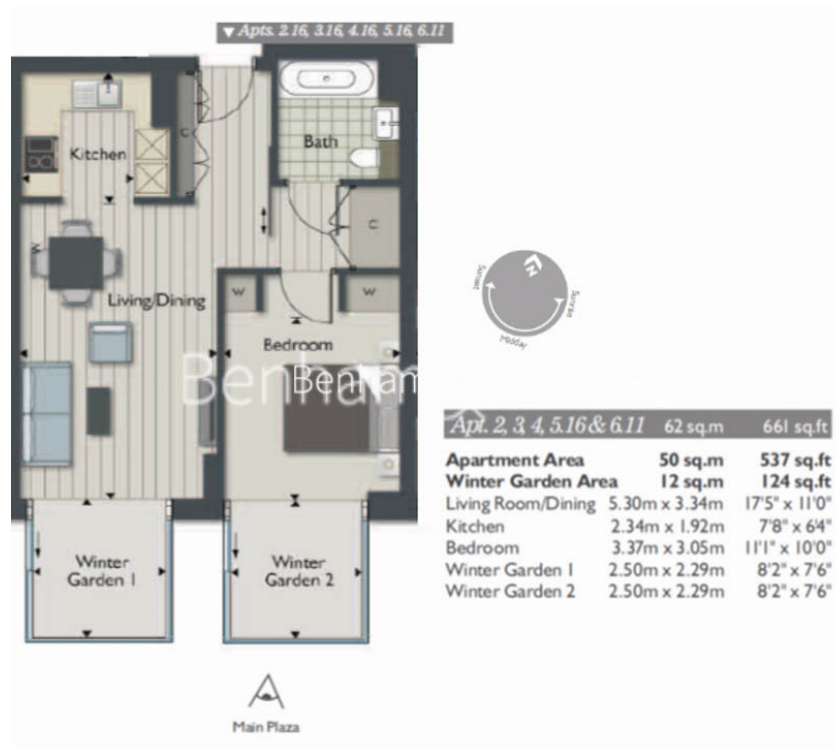

Goodmans Fields, Aldgate East, E1

£750 per week, £3,250 per month + fees

www.benhams.com

London branches open six days a week Mon - Sat

Canary Wharf | City | Colindale | Dartmouth Park | Ealing | Fulham
Hammersmith | Hampstead | Highgate | Hyde Park | Kensington | Kew
Knightsbridge | Nine Elms | Shoreditch | Southall | Surrey Quays
Wapping | Wembley | White City | Woolwich

International offices

China | Hong Kong SAR | India | Indonesia | Qatar | Malaysia | Middle East |
Singapore | South Africa | Thailand | Turkey