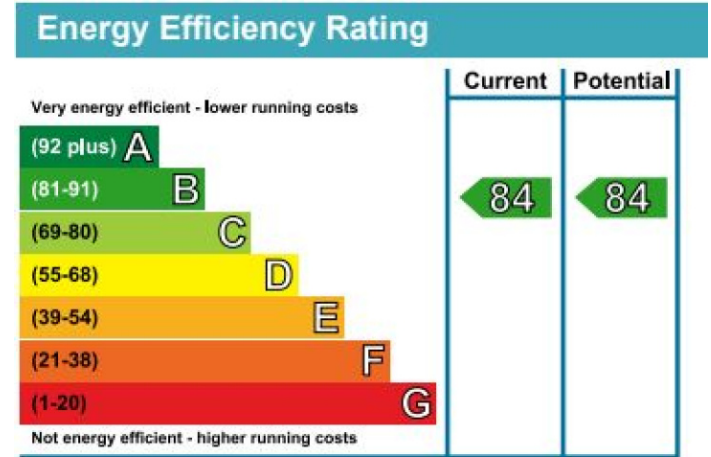

London branches open six days a week Mon - Sat

Canary Wharf | City | Colindale | Dartmouth Park | Ealing | Fulham
Hammersmith | Hampstead | Highgate | Hyde Park | Kensington | Kew
Knightsbridge | Nine Elms | Shoreditch | Southall | Surrey Quays
Wapping | Wembley | White City | Woolwich

International offices

China | Hong Kong SAR | India | Indonesia | Qatar | Malaysia | Middle East |
Singapore | South Africa | Thailand | Turkey