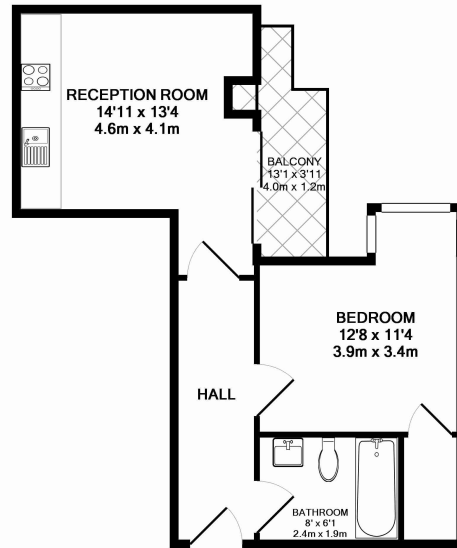

Lattice House, Alie Street, E1

£550 per week, £2,383 per month + fees

www.benhams.com

ALIE STREET, E1 8DE
TOTAL APPROX. FLOOR AREA 426 SQ.FT. (39.6 SQ.M.)