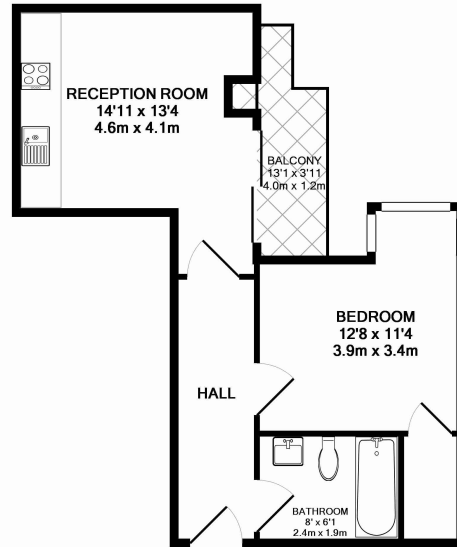

Lattice House, Alie Street, E1

£550 per week, £2,383 per month + fees

www.benhams.com

ALIE STREET, E1 8DE
TOTAL APPROX. FLOOR AREA 426 SQ.FT. (39.6 SQ.M.)