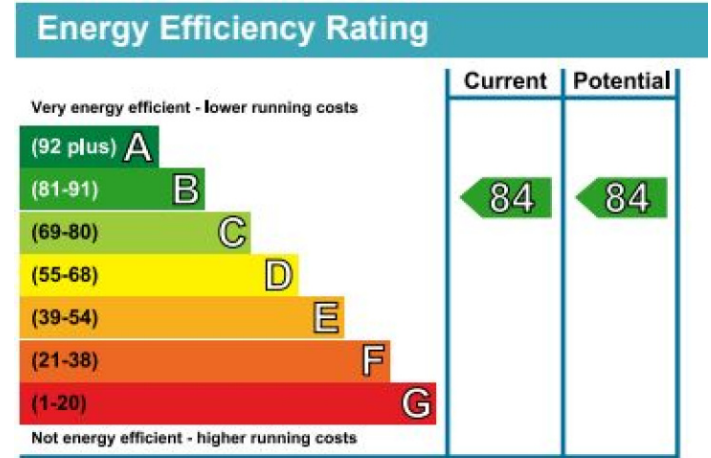

London branches open six days a week Mon - Sat

Canary Wharf | City | Colindale | Dartmouth Park | Ealing | Fulham
Hammersmith | Hampstead | Highgate | Hyde Park | Kensington | Kew
Knightsbridge | Nine Elms | Shoreditch | Southall | Surrey Quays
Wapping | Wembley | White City | Woolwich

International offices

China | Hong Kong SAR | India | Indonesia | Qatar | Malaysia | Middle East |
Singapore | South Africa | Thailand | Turkey