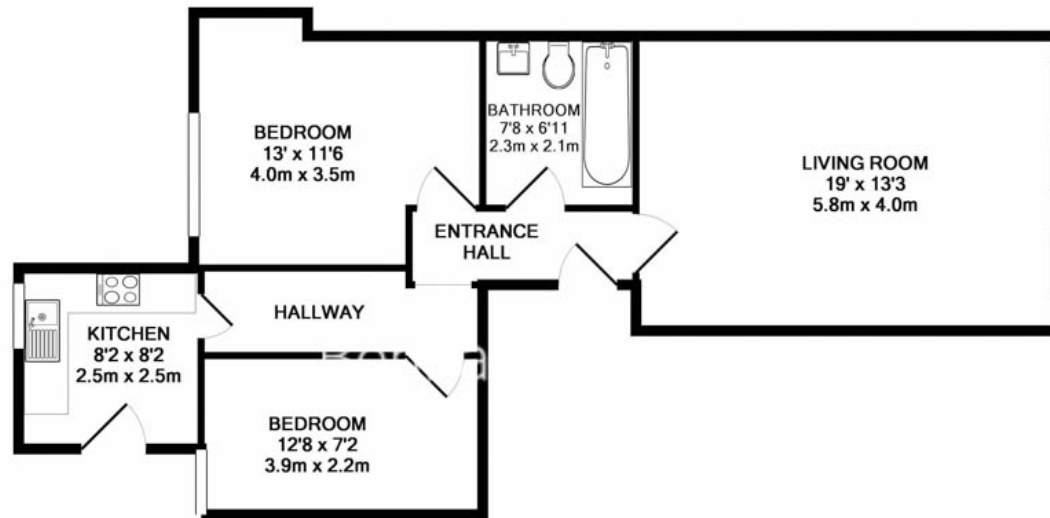

Please [click here](#) for full detail

Property features

2 Bedrooms | 1 Bathroom | Reception | Unfurnished | Fitted Kitchen | EPC-D | Newly Decorated | Private Garden | Nearby Archway and Highgate Tube Stations

Benham & Reeves

Whitehall Park, Archway, N19

£425 per week, £1,842 per month + fees

www.benhams.com

F1.21WP.N19 - GROUND FLOOR
 TOTAL APPROX. FLOOR AREA 677 SQ.FT. (62.9 SQ.M.)
 Whilst every attempt has been made to ensure the accuracy of the floor plan contained here, measurements of doors, windows, rooms and any other items are approximate and no responsibility is taken for any error, omission, or mis-statement. This plan is for illustrative purposes only and should be used as such by any prospective purchaser. The services, systems and appliances shown have not been tested and no guarantee as to their operability or efficiency can be given
 Made with Metropix ©2017