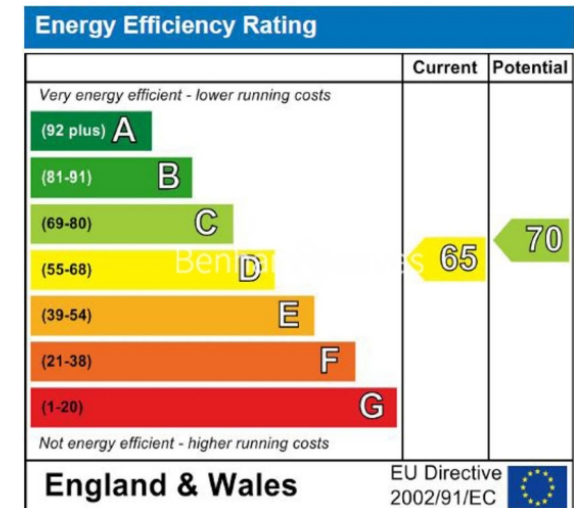

Benham & Reeves

Whitehall Park, Archway, N19

£425 per week, £1,842 per month + fees

www.benhams.com

F1.21WP.N19 - GROUND FLOOR
 TOTAL APPROX. FLOOR AREA 677 SQ.FT. (62.9 SQ.M.)
 Whilst every attempt has been made to ensure the accuracy of the floor plan contained here, measurements of doors, windows, rooms and any other items are approximate and no responsibility is taken for any error, omission, or mis-statement. This plan is for illustrative purposes only and should be used as such by any prospective purchaser. The services, systems and appliances shown have not been tested and no guarantee as to their operability or efficiency can be given
 Made with Metropix ©2017