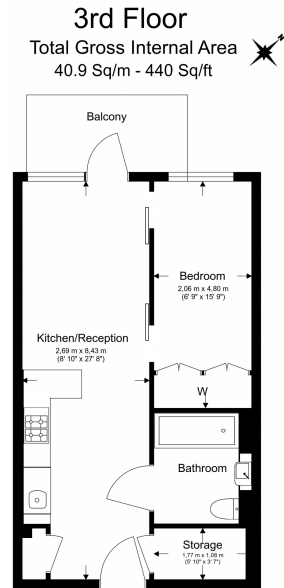

Victory Parade, Arsenal Riverside, SE18

£381 per week, £1,650 per month + fees

www.benhams.com

Score	Energy rating	Current	Potential
92+	A		
81-91	B	85 B	85 B
69-80	C		
55-68	D		
39-54	E		
21-38	F		
1-20	G		

London branches open six days a week Mon - Sat

Canary Wharf | City | Colindale | Dartmouth Park | Ealing | Fulham
Hammersmith | Hampstead | Highgate | Hyde Park | Kensington | Kew
Knightsbridge | Nine Elms | Shoreditch | Southall | Surrey Quays
Wapping | Wembley | White City | Woolwich

International offices

China | Hong Kong SAR | India | Indonesia | Qatar | Malaysia | Middle East |
Singapore | South Africa | Thailand | Turkey