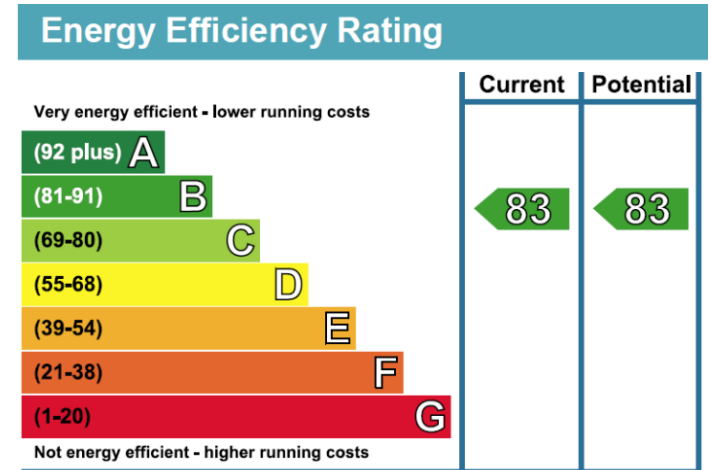

Benham & Reeves

Askew Building, Barts Square, St Pauls, EC1A

£693 per week, £3,003 per month + fees

www.benhams.com

GROUND FLOOR
TOTAL APPROX. FLOOR AREA 667 SQ.FT. (62.0 SQ.M.)

Whilst every attempt has been made to ensure the accuracy of the floor plan contained here, measurements of doors, windows, rooms and any other items are approximate and no responsibility is taken for any error, omission, or mis-statement. This plan is for illustrative purposes only and should be used as such by any prospective purchaser. The services, systems and appliances shown have not been tested and no guarantee as to their operability or efficiency can be given
Made with Metropix ©2018