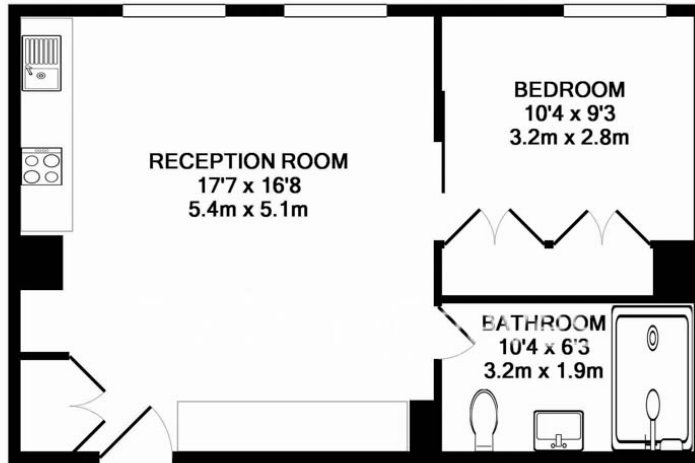

Benham & Reeves

Askew Building, Barts Square, St Pauls, EC1A

£693 per week, £3,003 per month + fees

www.benhams.com

GROUND FLOOR
TOTAL APPROX. FLOOR AREA 667 SQ.FT. (62.0 SQ.M.)

Whilst every attempt has been made to ensure the accuracy of the floor plan contained here, measurements of doors, windows, rooms and any other items are approximate and no responsibility is taken for any error, omission, or mis-statement. This plan is for illustrative purposes only and should be used as such by any prospective purchaser. The services, systems and appliances shown have not been tested and no guarantee as to their operability or efficiency can be given
Made with Metropix ©2018