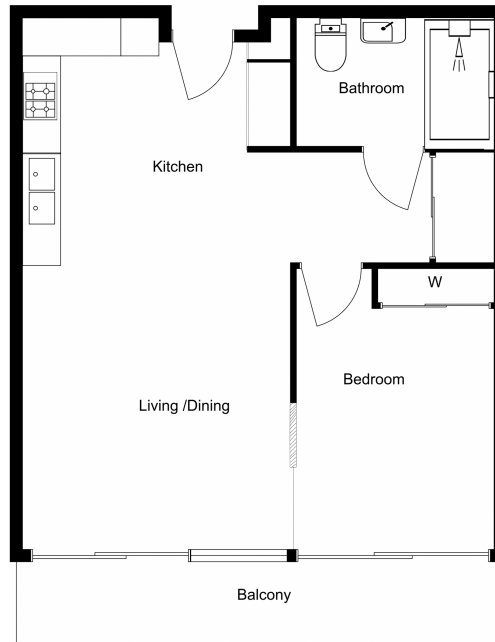

Scott House, Battersea Power Station, SW11

£831 per week, £3,600 per month + fees

www.benhams.com

Total Gross Internal Area
51.5 Sq/m - 554.3 Sq/ft