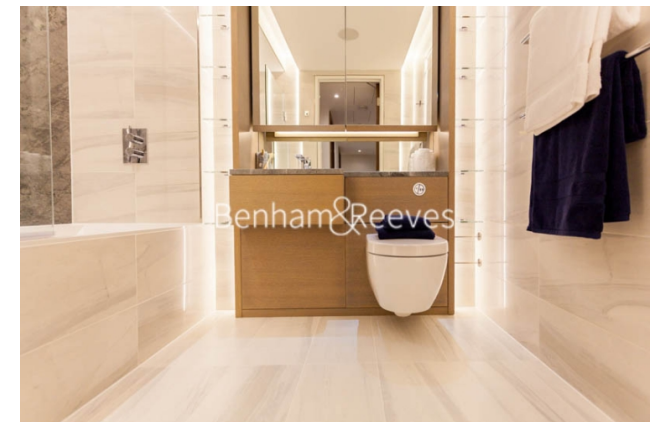

2 Bedrooms 1 Bathroom Furnished

Modern spacious 3rd floor apartment with parking situated in a sought after development in the proximity of Old York Road, and close to Wandsworth Town Rail Station Offering good links to the Capital.

Please [click here](#) for full detail

Property features

2 Bedrooms | Bathroom | Reception | Furnished | Fitted Kitchen | EPC-B | 24 Hour Concierge, Lift | Car Parking | Close to local amenities | Nearby Wandsworth Town Station

For more information about this property,
please call our Kew branch on

020 8326 1960

Redress & Client Money Protection :
Benham and Reeves are members of The Property Ombudsman redress scheme and have Client Money protection with ARLA Propertymark.
You can find more information on our website at <https://www.benhams.com/membership/>

Benham & Reeves