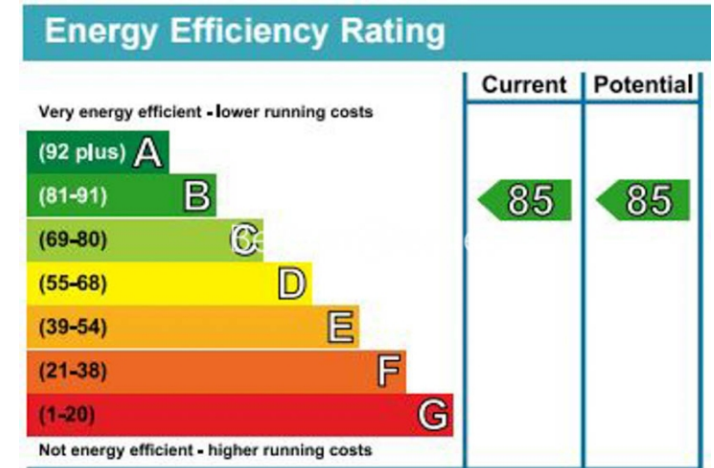

Pinnacle, Battersea Reach, SW18

£738 per week, £3,200 per month + fees

www.benhams.com

London branches open six days a week Mon - Sat

Canary Wharf | City | Colindale | Dartmouth Park | Ealing | Fulham
Hammersmith | Hampstead | Highgate | Hyde Park | Kensington | Kew
Knightsbridge | Nine Elms | Shoreditch | Southall | Surrey Quays
Wapping | Wembley | White City | Woolwich

International offices

China | Hong Kong SAR | India | Indonesia | Qatar | Malaysia | Middle East |
Singapore | South Africa | Thailand | Turkey