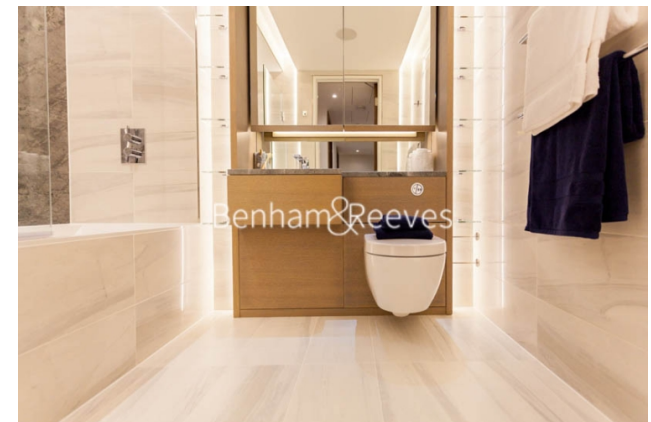

2 Bedrooms   1 Bathroom   Furnished

Modern two double bedroom and one bathroom apartment.

Please [click here](#) for full detail

Property features

2 Bedrooms | Bathroom | Reception | Furnished | Fitted Kitchen | EPC-B | 24 Hour Concierge, Lift | Car Parking | Close to local amenities | Nearby Wandsworth Town Station

For more information about this property,
please call our Kew branch on

020 8326 1960

Redress & Client Money Protection :
Benham and Reeves are members of The Property Ombudsman redress scheme and have Client Money protection with ARLA Propertymark.
You can find more information on our website at <https://www.benhams.com/membership/>

Benham & Reeves