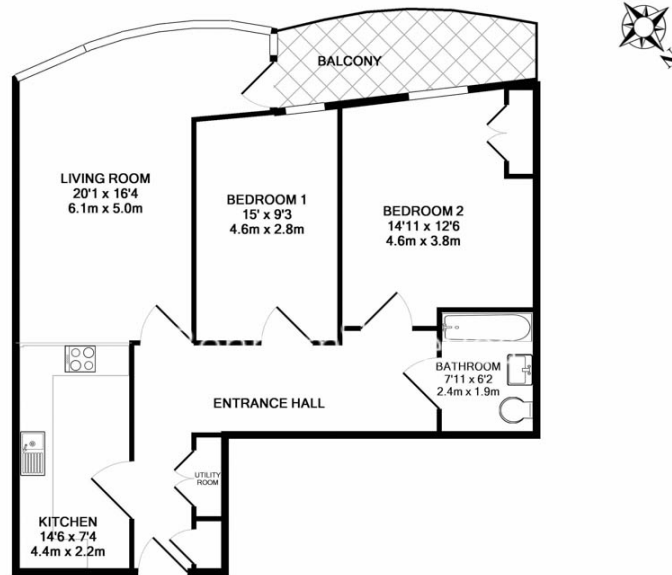

Pinnacle, Battersea Reach, SW18

£738 per week, £3,200 per month + fees

www.benhams.com

London branches open six days a week Mon - Sat

Canary Wharf | City | Colindale | Dartmouth Park | Ealing | Fulham
Hammersmith | Hampstead | Highgate | Hyde Park | Kensington | Kew
Knightsbridge | Nine Elms | Shoreditch | Southall | Surrey Quays
Wapping | Wembley | White City | Woolwich

International offices

China | Hong Kong SAR | India | Indonesia | Qatar | Malaysia | Middle East |
Singapore | South Africa | Thailand | Turkey