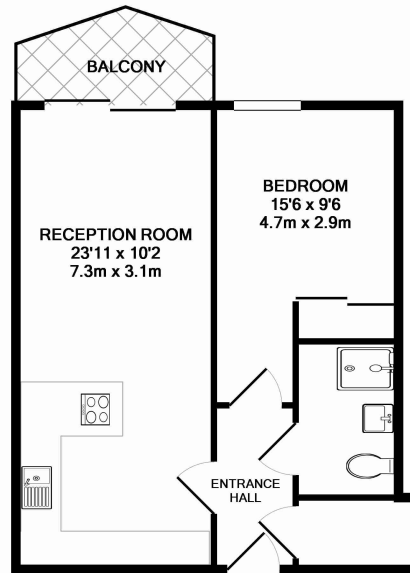

Bridges Court Road, Battersea, SW11

£543 per week, £2,353 per month + fees

www.benhams.com

VICENTIA COURT, BRIDGES COURT ROAD, SW11 3GY
TOTAL APPROX. FLOOR AREA 475 SQ.FT. (44.2 SQ.M.)