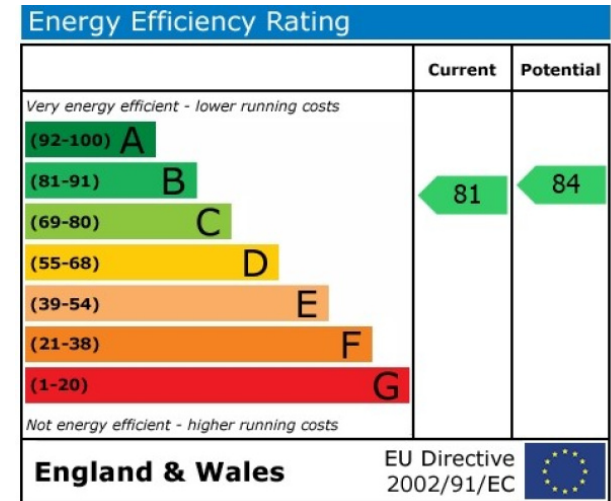

London branches open six days a week Mon - Sat

Canary Wharf | City | Colindale | Dartmouth Park | Ealing | Fulham
Hammersmith | Hampstead | Highgate | Hyde Park | Kensington | Kew
Knightsbridge | Nine Elms | Shoreditch | Southall | Surrey Quays
Wapping | Wembley | White City | Woolwich

International offices

China | Hong Kong SAR | India | Indonesia | Qatar | Malaysia | Middle East |
Singapore | South Africa | Thailand | Turkey

Benham & Reeves