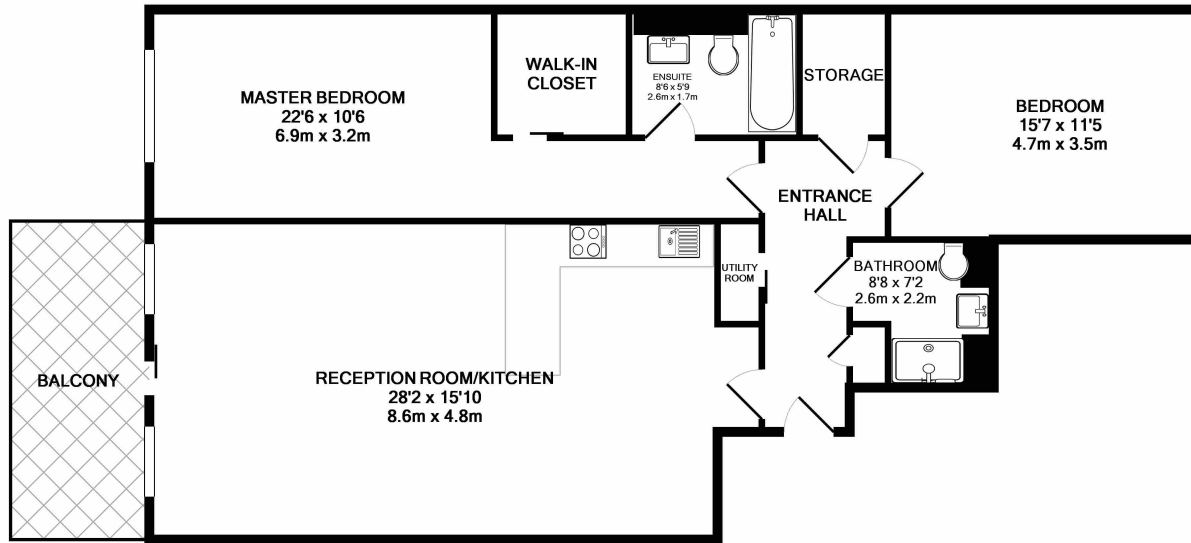

Hawker Building, Battersea, SW11

£877 per week, £3,800 per month + fees

www.benhams.com

TOTAL APPROX. FLOOR AREA 1117 SQ.FT. (103.8 SQ.M.)