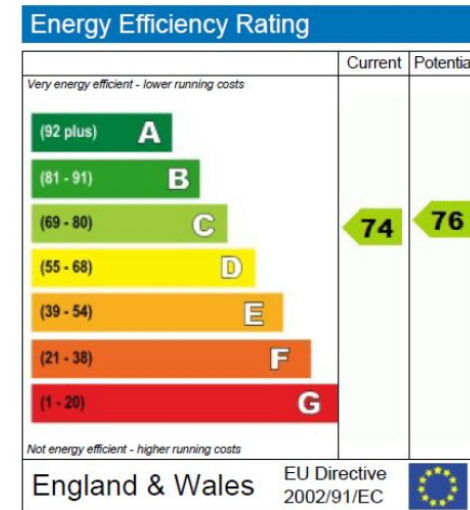

London branches open six days a week Mon - Sat

Canary Wharf | City | Colindale | Dartmouth Park | Ealing | Fulham
Hammersmith | Hampstead | Highgate | Hyde Park | Kensington | Kew
Knightsbridge | Nine Elms | Shoreditch | Southall | Surrey Quays
Wapping | Wembley | White City | Woolwich

International offices

China | Hong Kong SAR | India | Indonesia | Qatar | Malaysia | Middle East |
Singapore | South Africa | Thailand | Turkey

Benham & Reeves