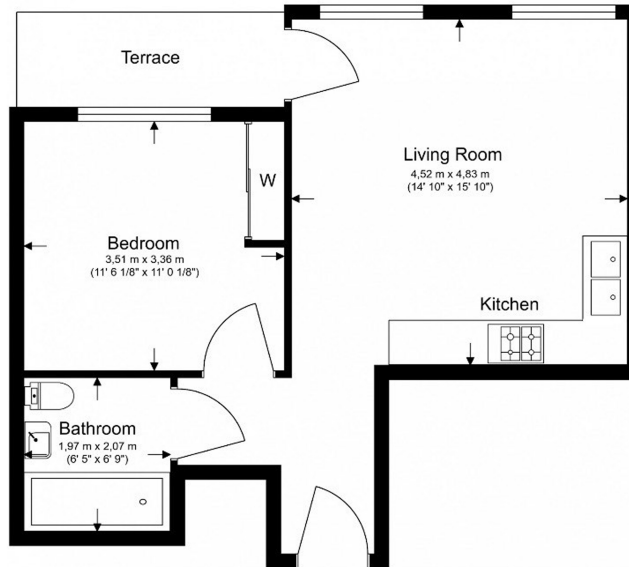

Brogan House, Battersea, SW8

£620 per week, £2,687 per month + fees

www.benhams.com

12th Floor
Total Gross Internal Area
42.5 Sq/m - 458 Sq/ft