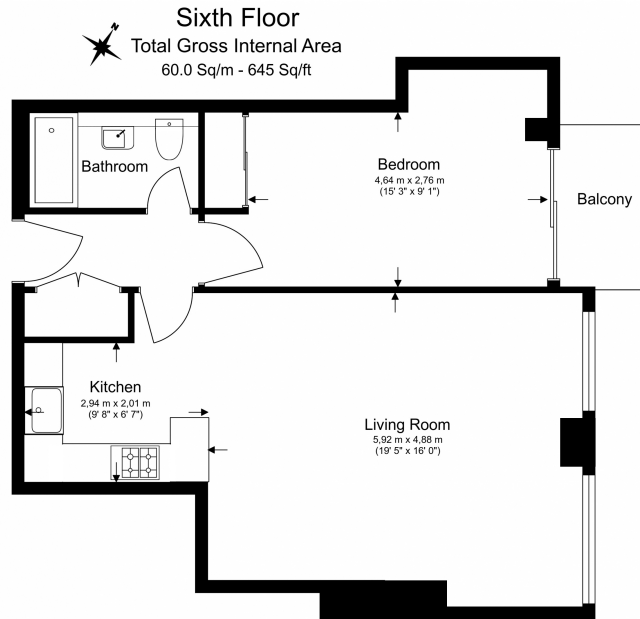

Marquis House, Beadon Road, W6

£624 per week, £2,704 per month + fees

www.benhams.com