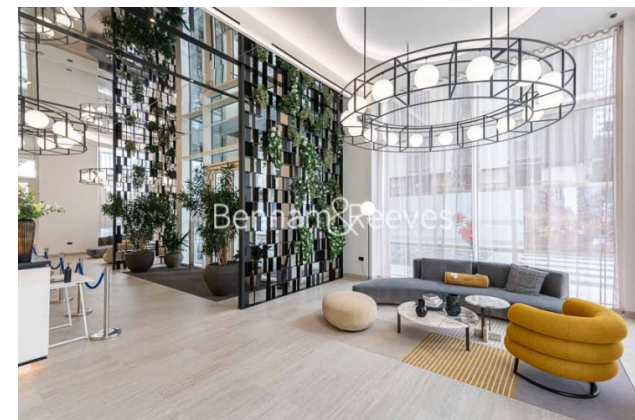

Benham & Reeves

**White City Living, Belvedere Row Apartments,
Fountain Park Way, White City W12**

£1,384 per week, £5,997 per month + fees

 3 Bedrooms  3 Bathrooms  Furnished

An impeccable 3 double bedrooms apartment with a large terrace set in White City Living within the heart of Shepherds Bush. The property is located close to the Westfield Shopping Centre and 2-minutes walk from White City & Wood Lane tube stations. EPC-B

Please [click here](#) for full detail

Property features

3 Double Bedroom Apartment with Built-in Wardrobe | Extra-Large Reception Room with Dining Area | Fully Fitted Kitchen Integrated with Well-Known Appliances | Luxurious 3 Bathrooms | Charmingly Furnished / Private Balcony | EPC-B | Air Ventilation / Underfloor Heating / Air Conditioning | Residents' Swimming Pool, Gym, Meeting Room | 24 Hr Concierge / 24 Hr Security / Communal Gardens / Bars | White City & Wood Lane tube stations

Benham & Reeves

White City Living, Belvedere Row Apartments, Fountain Park Way, White City W12

www.benhams.com

£1,384 per week, £5,997 per month + fees

Level 12

White City Living W12 Belvedere Row Apartments The Terrace Collection Premium Edition