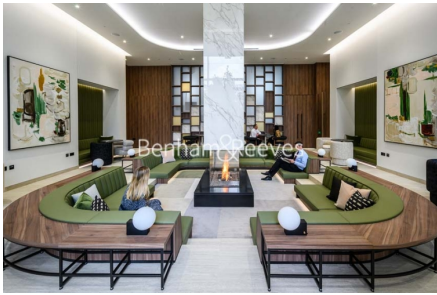

Benham & Reeves

**White City Living, Belvedere Row Apartments,
Fountain Park Way, White City W12**

£1,384 per week, £5,997 per month + fees

 3 Bedrooms  3 Bathrooms  Furnished

An impeccable 3 double bedrooms apartment with a large terrace set in White City Living within the heart of Shepherds Bush. The property is located close to the Westfield Shopping Centre and 2-minutes walk from White City & Wood Lane tube stations. EPC-B

Please [click here](#) for full detail

Property features

3 Double Bedroom Apartment with Built-in Wardrobe | Extra-Large Reception Room with Dining Area | Fully Fitted Kitchen Integrated with Well-Known Appliances | Luxurious 3 Bathrooms | Charmingly Furnished / Private Balcony | EPC-B | Air Ventilation / Underfloor Heating / Air Conditioning | Residents' Swimming Pool, Gym, Meeting Room | 24 Hr Concierge / 24 Hr Security / Communal Gardens / Bars | White City & Wood Lane tube stations

Benham & Reeves

White City Living, Belvedere Row Apartments, Fountain Park Way, White City W12

www.benhams.com

£1,384 per week, £5,997 per month + fees

Level 12

White City Living W12 Belvedere Row Apartments The Terrace Collection Premium Edition