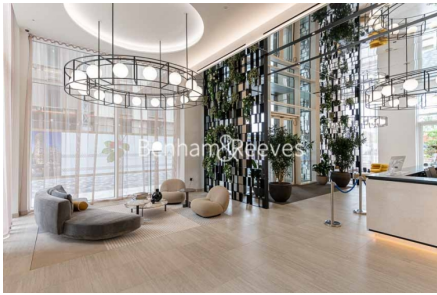

Benham & Reeves

**White City Living, Belvedere Row Apartments,
Fountain Park Way, White City W12**

£1,384 per week, £5,997 per month + fees

 3 Bedrooms  3 Bathrooms  Furnished

An impeccable 3 double bedrooms apartment with a large terrace set in White City Living within the heart of Shepherds Bush. The property is located close to the Westfield Shopping Centre and 2-minutes walk from White City & Wood Lane tube stations. EPC-B

Please [click here](#) for full detail

Property features

3 Double Bedroom Apartment with Built-in Wardrobe | Extra-Large Reception Room with Dining Area | Fully Fitted Kitchen Integrated with Well-Known Appliances | Luxurious 3 Bathrooms | Charmingly Furnished / Private Balcony | EPC-B | Air Ventilation / Underfloor Heating / Air Conditioning | Residents' Swimming Pool, Gym, Meeting Room | 24 Hr Concierge / 24 Hr Security / Communal Gardens / Bars | White City & Wood Lane tube stations

Benham & Reeves

White City Living, Belvedere Row Apartments, Fountain Park Way, White City W12

www.benhams.com

£1,384 per week, £5,997 per month + fees

Level 12

White City Living W12 Belvedere Row Apartments The Terrace Collection Premium Edition