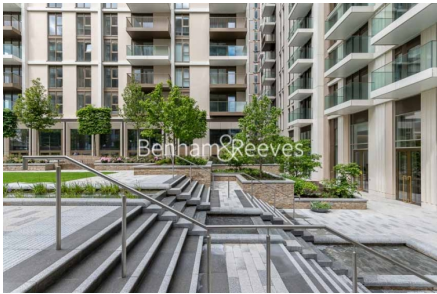

Benham & Reeves

**White City Living, Belvedere Row Apartments,
Fountain Park Way, White City W12**

£1,384 per week, £5,997 per month + fees

 3 Bedrooms  3 Bathrooms  Furnished

An impeccable 3 double bedrooms apartment with a large terrace set in White City Living within the heart of Shepherds Bush. The property is located close to the Westfield Shopping Centre and 2-minutes walk from White City & Wood Lane tube stations. EPC-B

Please [click here](#) for full detail

Property features

3 Double Bedroom Apartment with Built-in Wardrobe | Extra-Large Reception Room with Dining Area | Fully Fitted Kitchen Integrated with Well-Known Appliances | Luxurious 3 Bathrooms | Charmingly Furnished / Private Balcony | EPC-B | Air Ventilation / Underfloor Heating / Air Conditioning | Residents' Swimming Pool, Gym, Meeting Room | 24 Hr Concierge / 24 Hr Security / Communal Gardens / Bars | White City & Wood Lane tube stations

Benham & Reeves

White City Living, Belvedere Row Apartments, Fountain Park Way, White City W12

www.benhams.com

£1,384 per week, £5,997 per month + fees

Level 12

White City Living W12 Belvedere Row Apartments The Terrace Collection Premium Edition