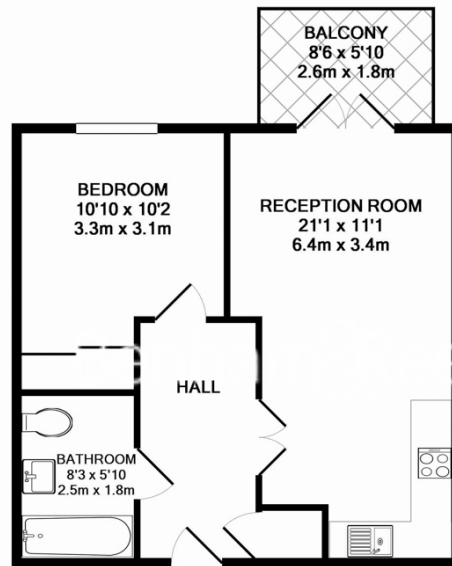

# Haven Way, Bermondsey, SE1

£508 per week, £2,201 per month + fees

www.benhams.com

00740-425CA.SE1 - 4TH  
 TOTAL APPROX. FLOOR AREA 450 SQ.FT. (41.8 SQ.M.)  
 Whilst every attempt has been made to ensure the accuracy of the floor plan contained here, measurements of doors, windows, rooms and any other items are approximate and no responsibility is taken for any error, omission, or mis-statement. This plan is for illustrative purposes only and should be used as such by any prospective purchaser. The services, systems and appliances shown have not been tested and no guarantee as to their operability or efficiency can be given  
 Made with Metropix ©2016