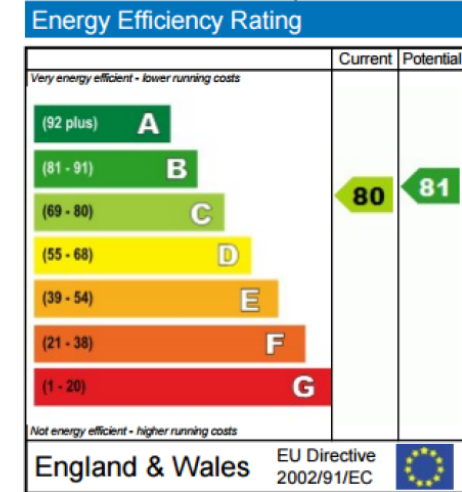

00740-425CA.SE1 - 4TH
TOTAL APPROX. FLOOR AREA 450 SQ.FT. (41.8 SQ.M.)
Whilst every attempt has been made to ensure the accuracy of the floor plan contained here, measurements of doors, windows, rooms and any other items are approximate and no responsibility is taken for any error, omission, or mis-statement. This plan is for illustrative purposes only and should be used as such by any prospective purchaser. The services, systems and appliances shown have not been tested and no guarantee as to their operability or efficiency can be given
Made with Metropix ©2016

Fuel costs and environmental impact based on carpool