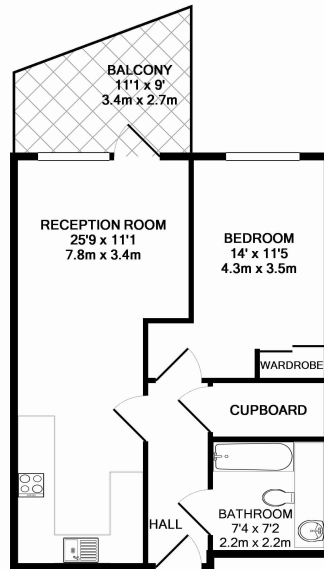

Freda Street, Bermondsey, SE16

£496 per week, £2,149 per month + fees

www.benhams.com

London branches open six days a week Mon - Sat

Canary Wharf | City | Colindale | Dartmouth Park | Ealing | Fulham
Hammersmith | Hampstead | Highgate | Hyde Park | Kensington | Kew
Knightsbridge | Nine Elms | Shoreditch | Southall | Surrey Quays
Wapping | Wembley | White City | Woolwich

International offices

China | Hong Kong SAR | India | Indonesia | Israel | Malaysia | Middle East | Pakistan
Qatar | Singapore | South Africa | Thailand | Turkey