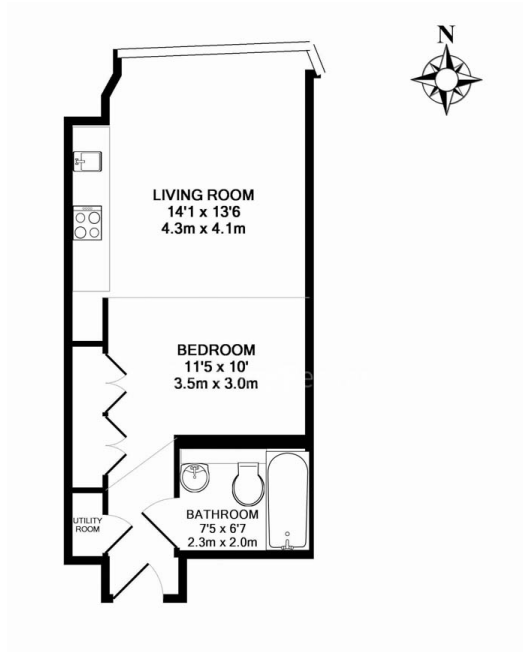

Charring Tower, Biscayne Avenue, E14

£427 per week, £1,850 per month + fees

www.benhams.com

TOTAL APPROX. FLOOR AREA 381 SQ.FT. (35.4 SQ.M.)