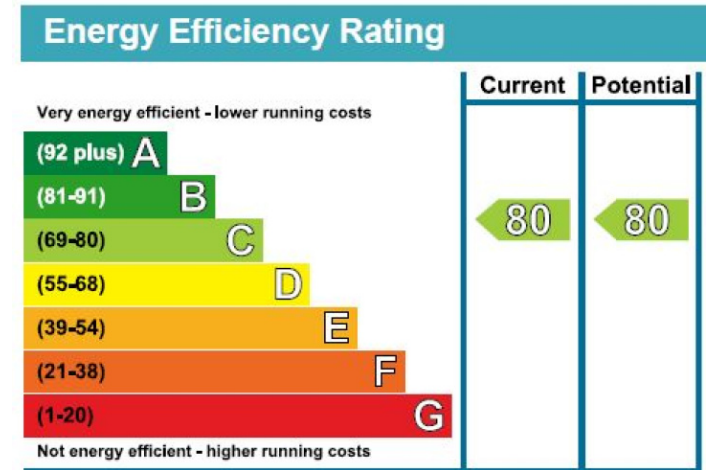

London branches open six days a week Mon - Sat

Canary Wharf | City | Colindale | Dartmouth Park | Ealing | Fulham
Hammersmith | Hampstead | Highgate | Hyde Park | Kensington | Kew
Knightsbridge | Nine Elms | Shoreditch | Southall | Surrey Quays
Wapping | Wembley | White City | Woolwich

International offices

China | Hong Kong SAR | India | Indonesia | Qatar | Malaysia | Middle East | Pakistan
Singapore | South Africa | Thailand | Turkey