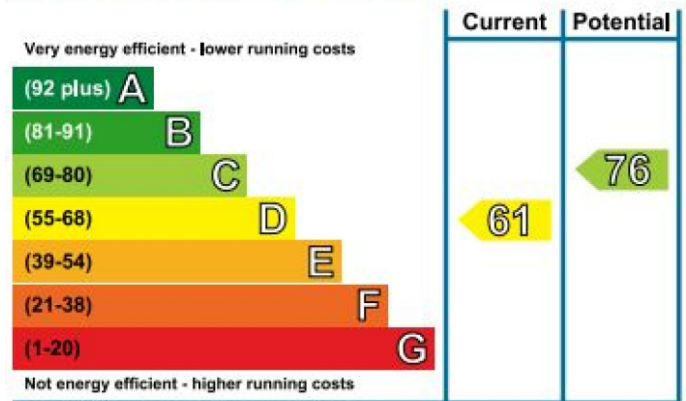

Energy Efficiency Rating

London branches open six days a week Mon - Sat

Canary Wharf | City | Colindale | Dartmouth Park | Ealing | Fulham
Hammersmith | Hampstead | Highgate | Hyde Park | Kensington | Kew
Knightsbridge | Nine Elms | Shoreditch | Southall | Surrey Quays
Wapping | Wembley | White City | Woolwich

International offices

China | Hong Kong SAR | India | Indonesia | Qatar | Malaysia | Middle East | Pakistan
Singapore | South Africa | Thailand | Turkey