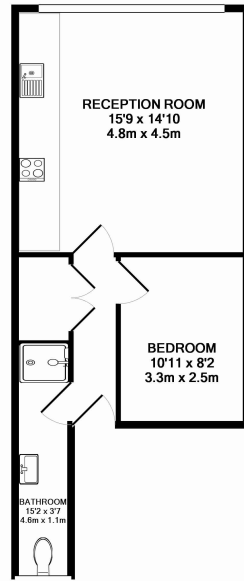

Fleet Street, Blackfriars, EC4A

£462 per week, £2,000 per month + fees

www.benhams.com

00347-147FS.EC4A - 3RD FLOOR
TOTAL APPROX. FLOOR AREA 40.0 SQ.M. (430 SQ.FT.)