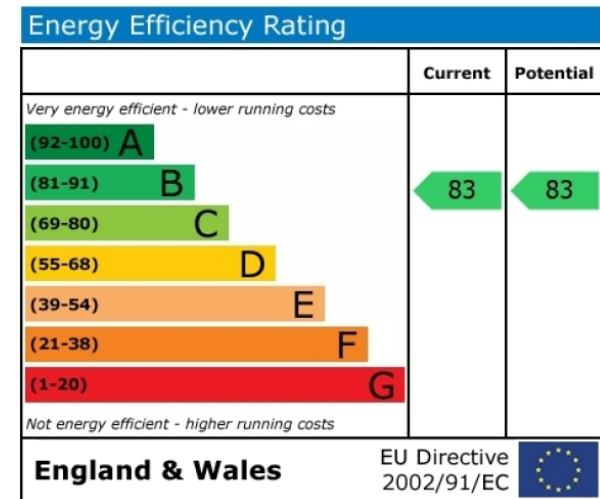

London branches open six days a week Mon - Sat

Canary Wharf | City | Colindale | Dartmouth Park | Ealing | Fulham
Hammersmith | Hampstead | Highgate | Hyde Park | Kensington | Kew
Knightsbridge | Nine Elms | Shoreditch | Southall | Surrey Quays
Wapping | Wembley | White City | Woolwich

International offices

China | Hong Kong SAR | India | Indonesia | Qatar | Malaysia | Middle East |
Singapore | South Africa | Thailand | Turkey

Benham & Reeves