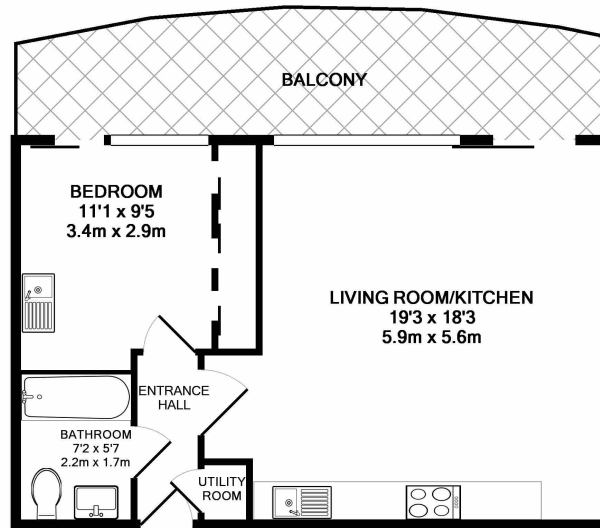

Aurora Building, Blackwall Way, E14

£427 per week, £1,850 per month + fees

www.benhams.com

TOTAL APPROX. FLOOR AREA 512 SQ.FT. (47.6 SQ.M.)