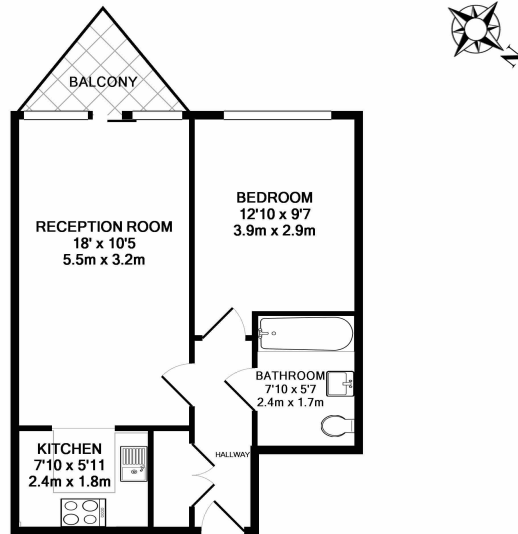

Proton Tower, Blackwall Way, E14

£438 per week, £1,900 per month + fees

www.benhams.com

TOTAL APPROX. FLOOR AREA 444 SQ.FT. (41.2 SQ.M.)

Score	Energy rating	Current	Potential
92+	A		
81-91	B		
69-80	C	78 | c	80 | c
55-68	D		
39-54	E		
21-38	F		
1-20	G		

London branches open six days a week Mon - Sat

Canary Wharf | City | Colindale | Dartmouth Park | Ealing | Fulham
Hammersmith | Hampstead | Highgate | Hyde Park | Kensington | Kew
Knightsbridge | Nine Elms | Shoreditch | Southall | Surrey Quays
Wapping | Wembley | White City | Woolwich

International offices

China | Hong Kong SAR | India | Indonesia | Qatar | Malaysia | Middle East |
Singapore | South Africa | Thailand | Turkey