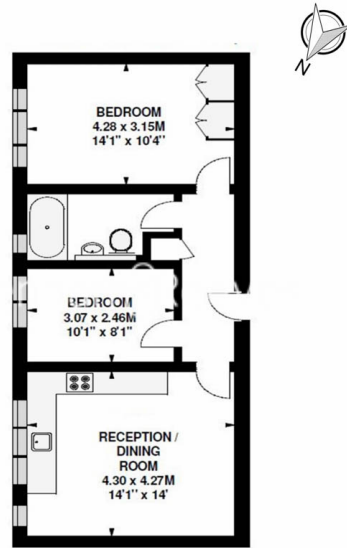

Tavistock Place, Bloomsbury, WC1

£600 per week, £2,600 per month + fees

www.benhams.com

2nd Floor
Approx gross internal area: 570sq/ft - 53sq/m

Score	Energy rating	Current	Potential
92+	A		
81-91	B		
69-80	C		
55-68	D	58 | D	72 | C
39-54	E		
21-38	F		
1-20	G		

London branches open six days a week Mon - Sat

Canary Wharf | City | Colindale | Dartmouth Park | Ealing | Fulham
Hammersmith | Hampstead | Highgate | Hyde Park | Kensington | Kew
Knightsbridge | Nine Elms | Shoreditch | Southall | Surrey Quays
Wapping | Wembley | White City | Woolwich

International offices

China | Hong Kong SAR | India | Indonesia | Qatar | Malaysia | Middle East |
Singapore | South Africa | Thailand | Turkey