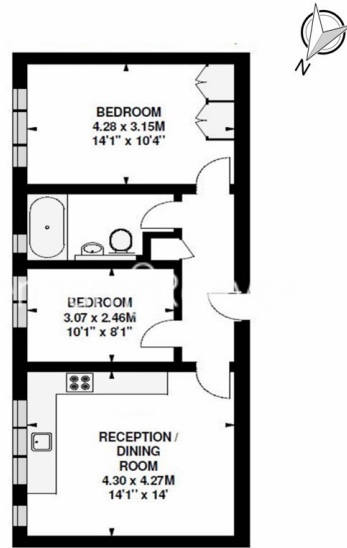

Tavistock Place, Bloomsbury, WC1

£600 per week, £2,600 per month + fees

www.benhams.com

2nd Floor
Approx gross internal area: 570sq/ft - 53sq/m

Score	Energy rating	Current	Potential
92+	A		
81-91	B		
69-80	C		72 | C
55-68	D	58 | D	
39-54	E		
21-38	F		
1-20	G		

London branches open six days a week Mon - Sat

Canary Wharf | City | Colindale | Dartmouth Park | Ealing | Fulham
Hammersmith | Hampstead | Highgate | Hyde Park | Kensington | Kew
Knightsbridge | Nine Elms | Shoreditch | Southall | Surrey Quays
Wapping | Wembley | White City | Woolwich

International offices

China | Hong Kong SAR | India | Indonesia | Qatar | Malaysia | Middle East | Pakistan
Singapore | South Africa | Thailand | Turkey