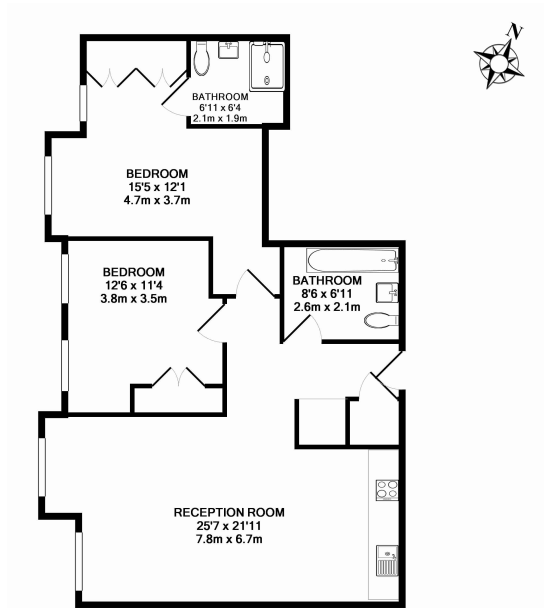

Grays Inn Road, Bloomsbury, WC1X

£946 per week, £4,100 per month + fees

www.benhams.com

London branches open six days a week Mon - Sat

Canary Wharf | City | Colindale | Dartmouth Park | Ealing | Fulham
Hammersmith | Hampstead | Highgate | Hyde Park | Kensington | Kew
Knightsbridge | Nine Elms | Shoreditch | Southall | Surrey Quays
Wapping | Wembley | White City | Woolwich

International offices

China | Hong Kong SAR | India | Indonesia | Qatar | Malaysia | Middle East |
Singapore | South Africa | Thailand | Turkey