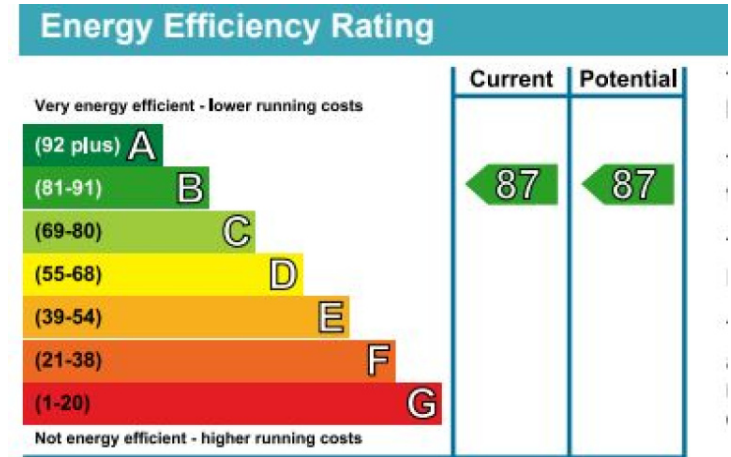

Grays Inn Road, Bloomsbury, WC1X

£946 per week, £4,100 per month + fees

www.benhams.com

London branches open six days a week Mon - Sat

Canary Wharf | City | Colindale | Dartmouth Park | Ealing | Fulham
Hammersmith | Hampstead | Highgate | Hyde Park | Kensington | Kew
Knightsbridge | Nine Elms | Shoreditch | Southall | Surrey Quays
Wapping | Wembley | White City | Woolwich

International offices

China | Hong Kong SAR | India | Indonesia | Qatar | Malaysia | Middle East |
Singapore | South Africa | Thailand | Turkey