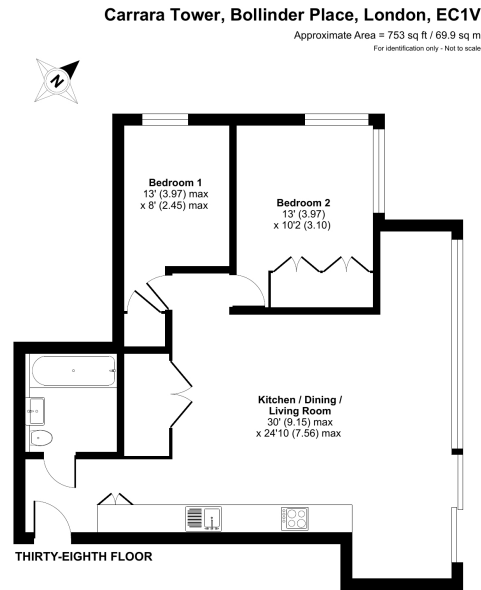

Carrara Tower, Bollinder Place, EC1V

£912 per week, £3,950 per month + fees

www.benhams.com

Score	Energy rating	Current	Potential
92+	A		
81-91	B	82 B	82 B
69-80	C		
55-68	D		
39-54	E		
21-38	F		
1-20	G		

London branches open six days a week Mon - Sat

Canary Wharf | City | Colindale | Dartmouth Park | Ealing | Fulham
Hammersmith | Hampstead | Highgate | Hyde Park | Kensington | Kew
Knightsbridge | Nine Elms | Shoreditch | Southall | Surrey Quays
Wapping | Wembley | White City | Woolwich

International offices

China | Hong Kong SAR | India | Indonesia | Qatar | Malaysia | Middle East |
Singapore | South Africa | Thailand | Turkey