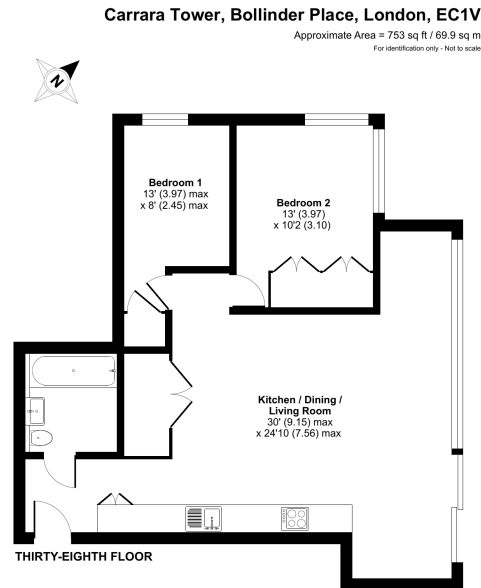

Carrara Tower, Bollinder Place, EC1V

£912 per week, £3,950 per month + fees

www.benhams.com

Score	Energy rating	Current	Potential
92+	A		
81-91	B	82 B	82 B
69-80	C		
55-68	D		
39-54	E		
21-38	F		
1-20	G		

London branches open six days a week Mon - Sat

Canary Wharf | City | Colindale | Dartmouth Park | Ealing | Fulham
Hammersmith | Hampstead | Highgate | Hyde Park | Kensington | Kew
Knightsbridge | Nine Elms | Shoreditch | Southall | Surrey Quays
Wapping | Wembley | White City | Woolwich

International offices

China | Hong Kong SAR | India | Indonesia | Qatar | Malaysia | Middle East |
Singapore | South Africa | Thailand | Turkey