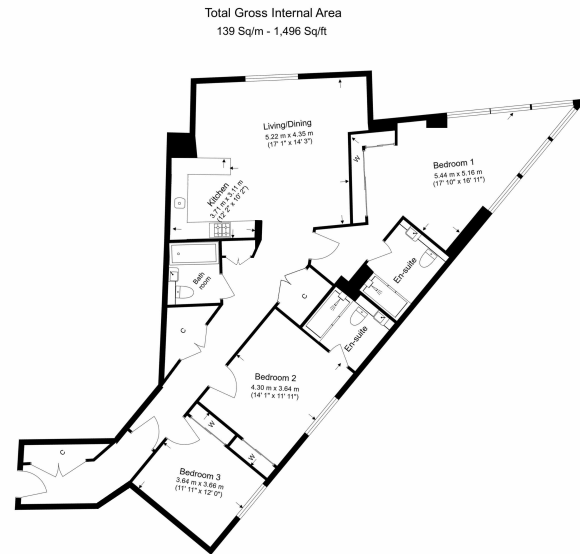

Valencia Tower, Bollinder Place, EC1V

£1,615 per week, £7,000 per month + fees

www.benhams.com

Benham & Reeves

Score	Energy rating	Current	Potential
92+	A		
81-91	B	86 B	86 B
69-80	C		
55-68	D		
39-54	E		
21-38	F		
1-20	G		

London branches open six days a week Mon - Sat

Canary Wharf | City | Colindale | Dartmouth Park | Ealing | Fulham
Hammersmith | Hampstead | Highgate | Hyde Park | Kensington | Kew
Knightsbridge | Nine Elms | Shoreditch | Southall | Surrey Quays
Wapping | Wembley | White City | Woolwich

International offices

China | Hong Kong SAR | India | Indonesia | Qatar | Malaysia | Middle East |
Singapore | South Africa | Thailand | Turkey