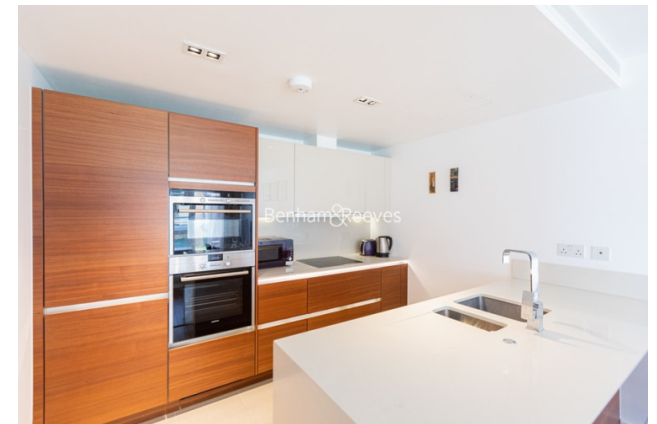

2 Bedrooms   2 Bathrooms   Furnished

Modern, air-conditioned apartment, with secure underground parking, located within walking distance from Kew Bridge National Rail Station and with easy access to the M4/A4

Please [click here](#) for full detail

Property features

24 Hours Concierge | Underground Parking | Wood Floors | Air Conditioning | River Views | EPC-C | Private Balcony | Resident's Gym | Underfloor Heating | Nearby Kew Bridge Station

For more information about this property, please call our Kew branch on

020 8326 1960

Redress & Client Money Protection :

Benham and Reeves are members of The Property Ombudsman redress scheme and have Client Money protection with ARLA Propertymark. You can find more information on our website at <https://www.benhams.com/membership/>

Benham & Reeves