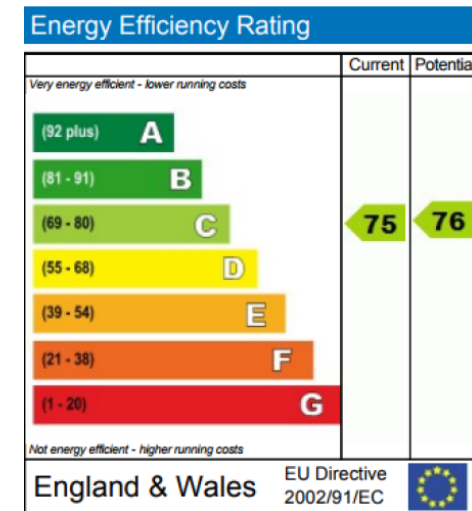

Kew Bridge Road, Brentford, TW8

£646 per week, £2,800 per month + fees

www.benhams.com

Total Floor area: 798 sq ft - 74sq m
Internal Floor area: 721sq ft - 67sq m

London branches open six days a week Mon - Sat

Canary Wharf | City | Colindale | Dartmouth Park | Ealing | Fulham
Hammersmith | Hampstead | Highgate | Hyde Park | Kensington | Kew
Knightsbridge | Nine Elms | Shoreditch | Southall | Surrey Quays
Wapping | Wembley | White City | Woolwich

International offices

China | Hong Kong SAR | India | Indonesia | Qatar | Malaysia | Middle East | Pakistan
Singapore | South Africa | Thailand | Turkey

Benham & Reeves