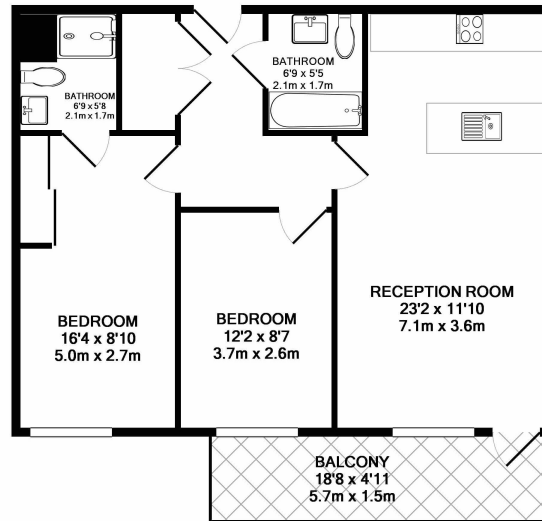

Kew Bridge Road, Brentford, TW8

£646 per week, £2,800 per month + fees

www.benhams.com

Total Floor area: 798 sq ft - 74sq m
Internal Floor area: 721sq ft - 67sq m

London branches open six days a week Mon - Sat

Canary Wharf | City | Colindale | Dartmouth Park | Ealing | Fulham
Hammersmith | Hampstead | Highgate | Hyde Park | Kensington | Kew
Knightsbridge | Nine Elms | Shoreditch | Southall | Surrey Quays
Wapping | Wembley | White City | Woolwich

International offices

China | Hong Kong SAR | India | Indonesia | Qatar | Malaysia | Middle East | Pakistan
Singapore | South Africa | Thailand | Turkey

Benham & Reeves