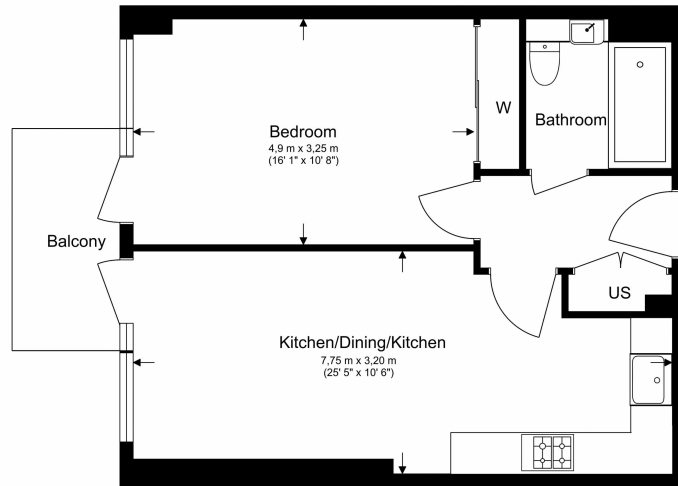

Kew Bridge Rise, Brentford, TW8

£473 per week, £2,050 per month + fees

www.benhams.com

Total Gross Internal Area
50.8 Sq/m - 547 Sq/ft

Benham & Reeves

Score	Energy rating	Current	Potential
92+	A		
81-91	B	81 B	81 B
69-80	C		
55-68	D		
39-54	E		
21-38	F		
1-20	G		

London branches open six days a week Mon - Sat

Canary Wharf | City | Colindale | Dartmouth Park | Ealing | Fulham
Hammersmith | Hampstead | Highgate | Hyde Park | Kensington | Kew
Knightsbridge | Nine Elms | Shoreditch | Southall | Surrey Quays
Wapping | Wembley | White City | Woolwich

International offices

China | Hong Kong SAR | India | Indonesia | Qatar | Malaysia | Middle East |
Singapore | South Africa | Thailand | Turkey

Benham & Reeves