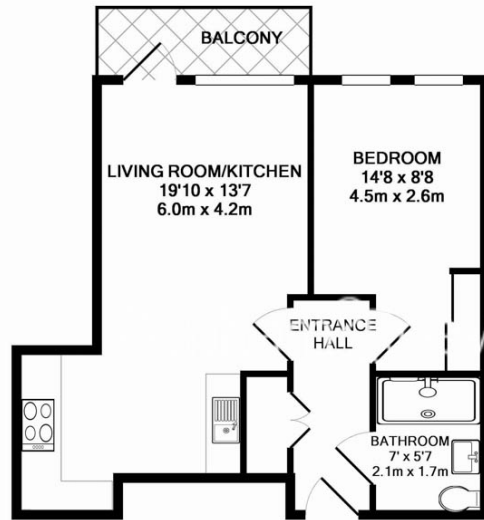

Sargasso Court, Bromley-By-Bow, E3

£427 per week, £1,850 per month + fees

www.benhams.com

F402SC.30VS.E3 - 4TH FLOOR
TOTAL APPROX. FLOOR AREA 435 SQ.FT. (40.4 SQ.M.)