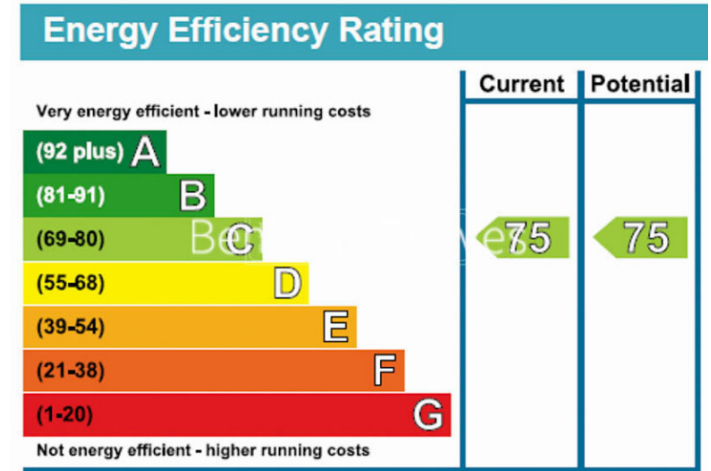

London branches open six days a week Mon - Sat

Canary Wharf | City | Colindale | Dartmouth Park | Ealing | Fulham
Hammersmith | Hampstead | Highgate | Hyde Park | Kensington | Kew
Knightsbridge | Nine Elms | Shoreditch | Southall | Surrey Quays
Wapping | Wembley | White City | Woolwich

International offices

China | Hong Kong SAR | India | Indonesia | Qatar | Malaysia | Middle East |
Singapore | South Africa | Thailand | Turkey