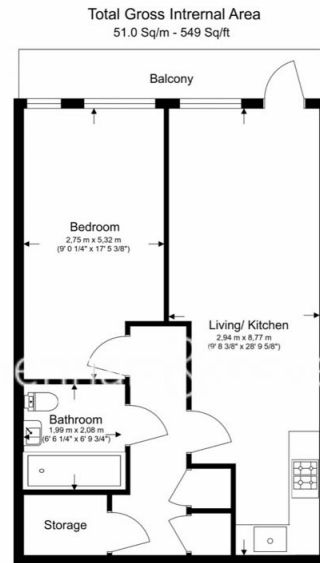

Shipbuilding Way, Canary Wharf, E13

£381 per week, £1,651 per month + fees

www.benhams.com