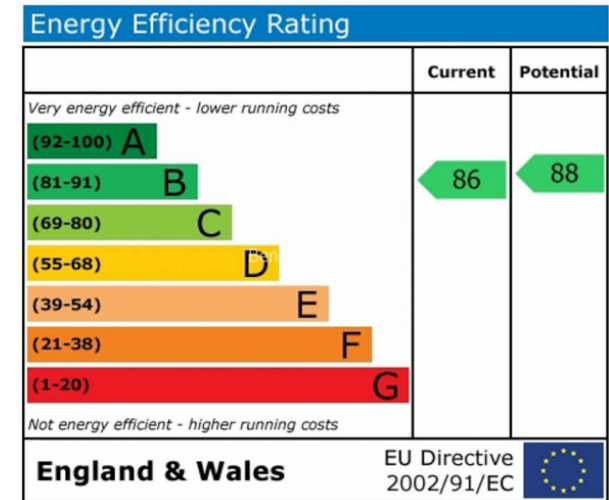

Benham & Reeves

Marsh Wall, Canary Wharf, E14

£420 per week, £1,820 per month + fees

www.benhams.com

LANDMARK WEST - CANARY WHARF
 TOTAL APPROX. FLOOR AREA 597 SQ.FT. (55.5 SQ.M.)
 Whilst every attempt has been made to ensure the accuracy of the floor plan contained here, measurements of doors, windows, rooms and any other items are approximate and no responsibility is taken for any error, omission, or mis-statement. This plan is for illustrative purposes only and should be used as such by any prospective purchaser. The services, systems and appliances shown have not been tested and no guarantee as to their operability or efficiency can be given.
 Made with Metropix ©2014