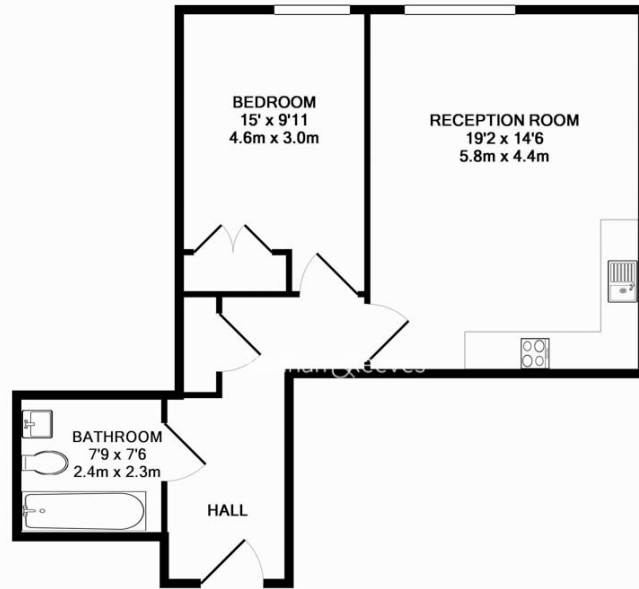

Please [click here](#) for full detail

Property features

One Double Bedroom | Modern Bathroom | Open Planned Living | Furnished | Fitted Kitchen | EPC-B | 24 Hour Concierge | Residence Gym | Walking Distance to Canary Wharf | Heron Quay DLR Station and Canary Wharf Underground Station

Benham & Reeves

Marsh Wall, Canary Wharf, E14

£420 per week, £1,820 per month + fees

www.benhams.com

LANDMARK WEST - CANARY WHARF
 TOTAL APPROX. FLOOR AREA 597 SQ.FT. (55.5 SQ.M.)
 Whilst every attempt has been made to ensure the accuracy of the floor plan contained here, measurements of doors, windows, rooms and any other items are approximate and no responsibility is taken for any error, omission, or mis-statement. This plan is for illustrative purposes only and should be used as such by any prospective purchaser. The services, systems and appliances shown have not been tested and no guarantee as to their operability or efficiency can be given.
 Made with Metropix ©2014