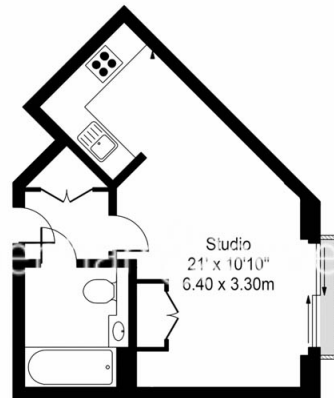

St Anne's Street, Canary Wharf, E14

£324 per week, £1,404 per month + fees

www.benhams.com

2nd Floor

Approx gross internal area: 310sq/ft - 29sq/m