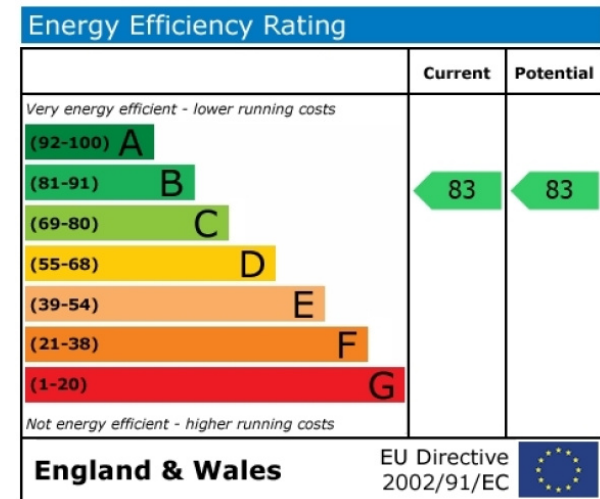

London branches open six days a week Mon - Sat

Canary Wharf | City | Colindale | Dartmouth Park | Ealing | Fulham
Hammersmith | Hampstead | Highgate | Hyde Park | Kensington | Kew
Knightsbridge | Nine Elms | Shoreditch | Southall | Surrey Quays
Wapping | Wembley | White City | Woolwich

International offices

China | Hong Kong SAR | India | Indonesia | Qatar | Malaysia | Middle East |
Singapore | South Africa | Thailand | Turkey

Benham & Reeves