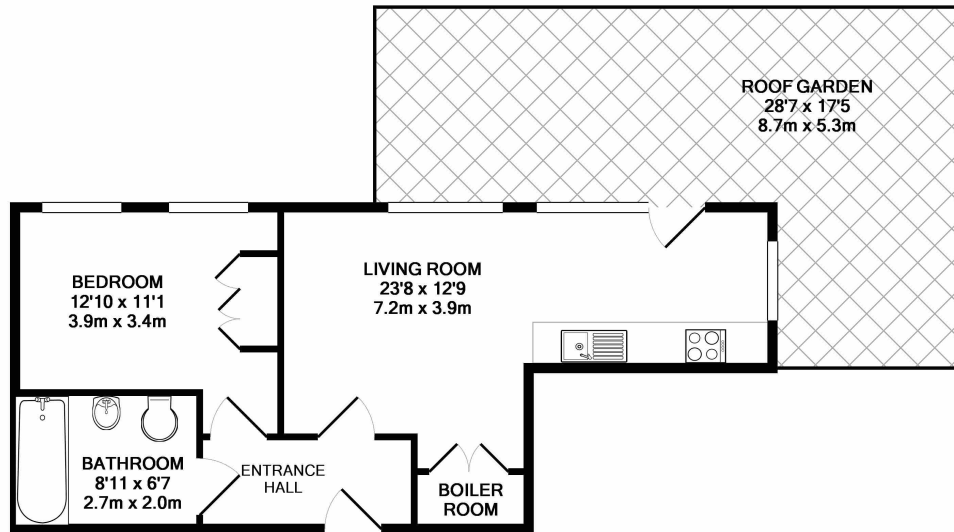

St. Anne's Street, Canary Wharf, E14

£375 per week, £1,625 per month + fees

www.benhams.com

F402.EH.E14

TOTAL APPROX. FLOOR AREA 474 SQ.FT. (44.0 SQ.M.)