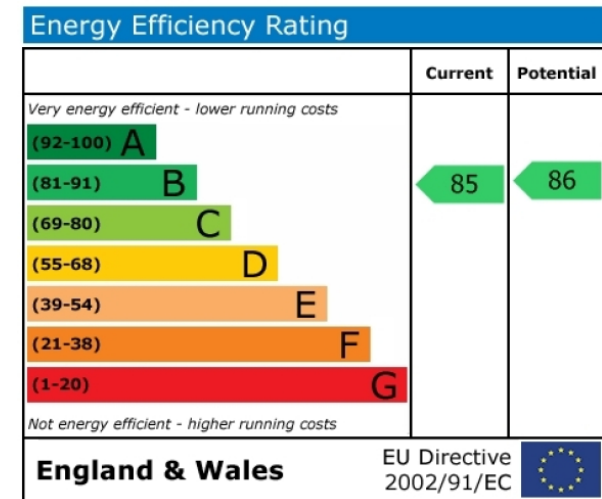

Benham & Reeves

Pan Peninsula Square, Canary Wharf, E14

£577 per week, £2,500 per month + fees

www.benhams.com

2003PPWT
TOTAL APPROX. FLOOR AREA 461 SQ.FT. (42.8 SQ.M.)

Whilst every attempt has been made to ensure the accuracy of the floor plan contained here, measurements of doors, windows, rooms and any other items are approximate and no responsibility is taken for any error, omission, or mis-statement. This plan is for illustrative purposes only and should be used as such by any prospective purchaser. The services, systems and appliances shown have not been tested and no guarantee as to their operability or efficiency can be given
Made with Metropix ©2016