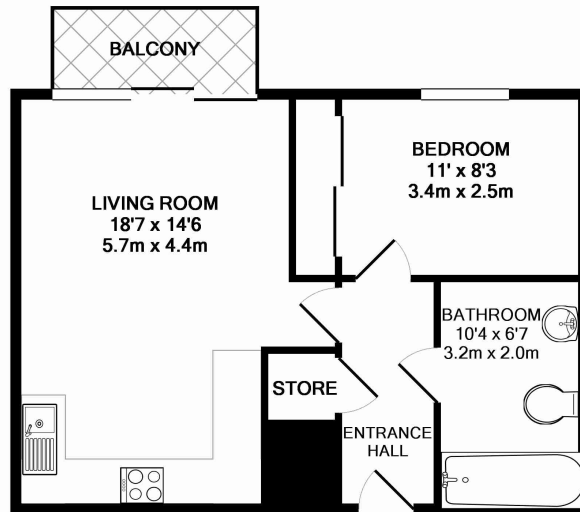

Benham & Reeves

Pan Peninsula Square, Canary Wharf, E14

£577 per week, £2,500 per month + fees

www.benhams.com

2003PPWT
TOTAL APPROX. FLOOR AREA 461 SQ.FT. (42.8 SQ.M.)

Whilst every attempt has been made to ensure the accuracy of the floor plan contained here, measurements of doors, windows, rooms and any other items are approximate and no responsibility is taken for any error, omission, or mis-statement. This plan is for illustrative purposes only and should be used as such by any prospective purchaser. The services, systems and appliances shown have not been tested and no guarantee as to their operability or efficiency can be given
Made with Metropix ©2016