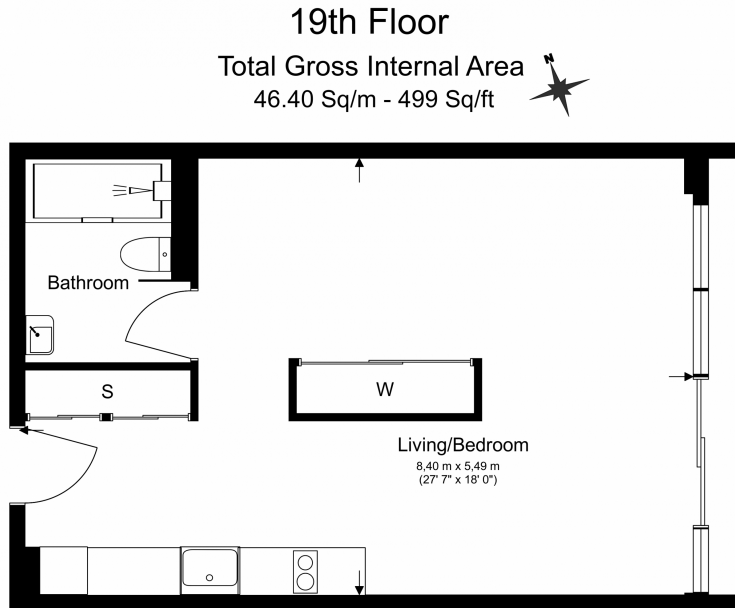

Park Drive, Canary Wharf, E14

£554 per week, £2,400 per month + fees

www.benhams.com

[See how to improve this property's energy efficiency.](#)

Score	Energy rating	Current	Potential
92+	A		
81-91	B	85 B	85 B
69-80	C		
55-68	D		
39-54	E		
21-38	F		
1-20	G		

London branches open six days a week Mon - Sat

Canary Wharf | City | Colindale | Dartmouth Park | Ealing | Fulham
Hammersmith | Hampstead | Highgate | Hyde Park | Kensington | Kew
Knightsbridge | Nine Elms | Shoreditch | Southall | Surrey Quays
Wapping | Wembley | White City | Woolwich

International offices

China | Hong Kong SAR | India | Indonesia | Qatar | Malaysia | Middle East |
Singapore | South Africa | Thailand | Turkey