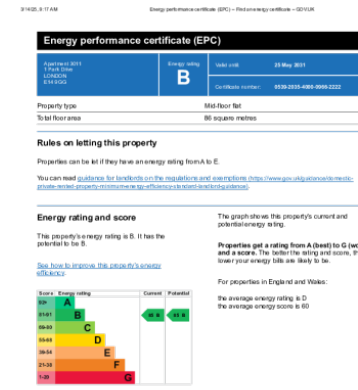

London branches open six days a week Mon - Sat

Canary Wharf | City | Colindale | Dartmouth Park | Ealing | Fulham
Hammersmith | Hampstead | Highgate | Hyde Park | Kensington | Kew
Knightsbridge | Nine Elms | Shoreditch | Southall | Surrey Quays
Wapping | Wembley | White City | Woolwich

International offices

China | Hong Kong SAR | India | Indonesia | Qatar | Malaysia | Middle East |
Singapore | South Africa | Thailand | Turkey

Benham&Reeves