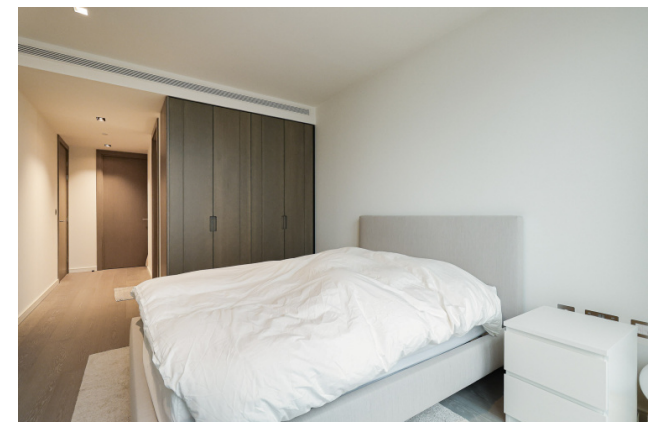

2 Bedrooms   2 Bathrooms   Furnished

Spacious Southwest facing apartment with breathtaking views situated in a luxury development with a host of resident amenities, a short walk from Canary Wharf Underground Stations.

Please [click here](#) for full detail

Property features

Spacious 925sqft 2bed 2bath apartment with direct access to | Fully equipped open plan modern fitted kitchen | Spacious master bedroom with extra storage space, with en-su | Good sized 2nd bedroom with access to balcony | South West Facing balcony, plenty of natural lights, Excele | EPC- TBC | Heat Interface Unit, High Speed Broadband, Ventilation syste | 24h concierge, high speed lifts | Residents facilities include Lounge, library room, screening | Short walk to Canary Wharf underground stations

For more information about this property, please call our Canary Wharf branch on

020 8036 3200

Redress & Client Money Protection :

Benham and Reeves are members of The Property Ombudsman redress scheme and have Client Money protection with ARLA Propertymark. You can find more information on our website at <https://www.benhams.com/membership/>

Benham & Reeves