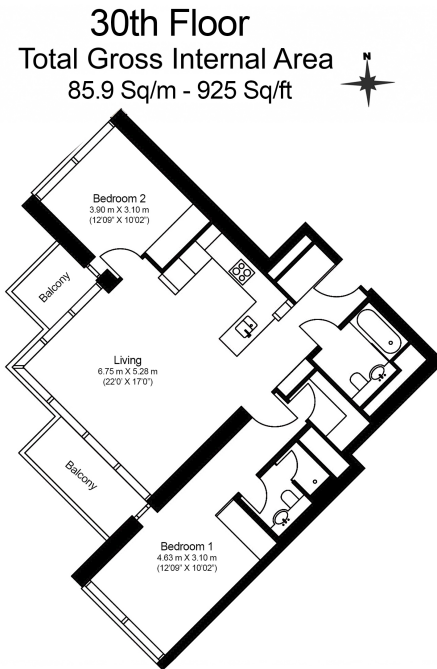

One Park Drive, Canary Wharf, E14

£1,154 per week, £5,000 per month + fees

www.benhams.com

Benham&Reeves