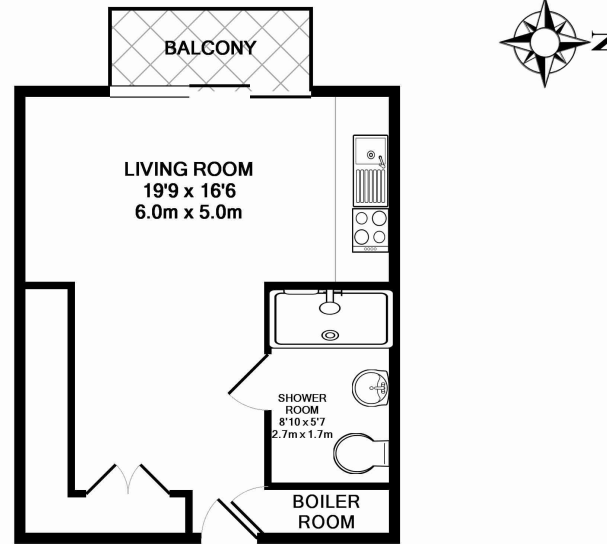

Benham & Reeves

Pan Peninsula Square, Canary Wharf, E14

£462 per week, £2,000 per month + fees

www.benhams.com

TOTAL APPROX. FLOOR AREA 325 SQ.FT. (30.2 SQ.M.)
 Whilst every attempt has been made to ensure the accuracy of the floor plan contained here, measurements of doors, windows, rooms and any other items are approximate and no responsibility is taken for any error, omission, or mis-statement. This plan is for illustrative purposes only and should be used as such by any prospective purchaser. The services, systems and appliances shown have not been tested and no guarantee as to their operability or efficiency can be given
 Made with Metropix ©2016