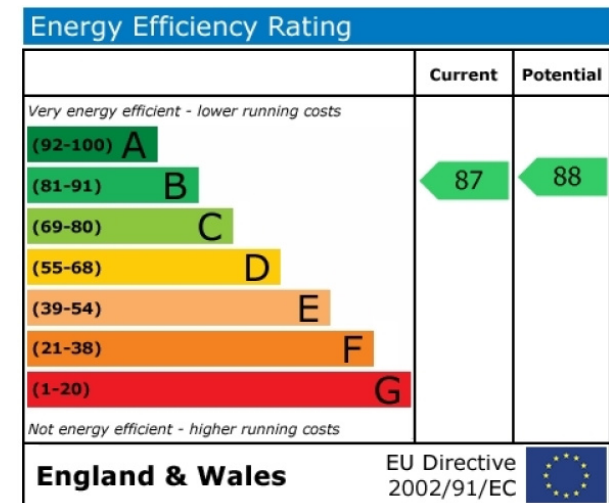

Benham & Reeves

Pan Peninsula Square, Canary Wharf, E14

£462 per week, £2,000 per month + fees

www.benhams.com

TOTAL APPROX. FLOOR AREA 325 SQ.FT. (30.2 SQ.M.)
 Whilst every attempt has been made to ensure the accuracy of the floor plan contained here, measurements of doors, windows, rooms and any other items are approximate and no responsibility is taken for any error, omission, or mis-statement. This plan is for illustrative purposes only and should be used as such by any prospective purchaser. The services, systems and appliances shown have not been tested and no guarantee as to their operability or efficiency can be given
 Made with Metropix ©2016