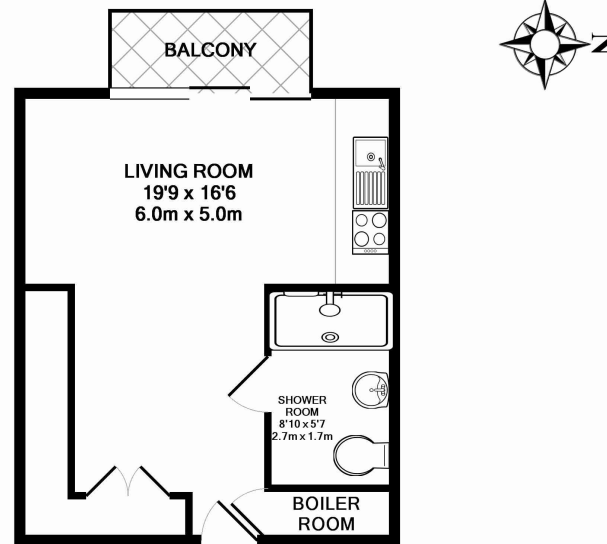

Benham & Reeves

Pan Peninsula Square, Canary Wharf, E14

£462 per week, £2,000 per month + fees

www.benhams.com

TOTAL APPROX. FLOOR AREA 325 SQ.FT. (30.2 SQ.M.)
 Whilst every attempt has been made to ensure the accuracy of the floor plan contained here, measurements of doors, windows, rooms and any other items are approximate and no responsibility is taken for any error, omission, or mis-statement. This plan is for illustrative purposes only and should be used as such by any prospective purchaser. The services, systems and appliances shown have not been tested and no guarantee as to their operability or efficiency can be given
 Made with Metropix ©2016