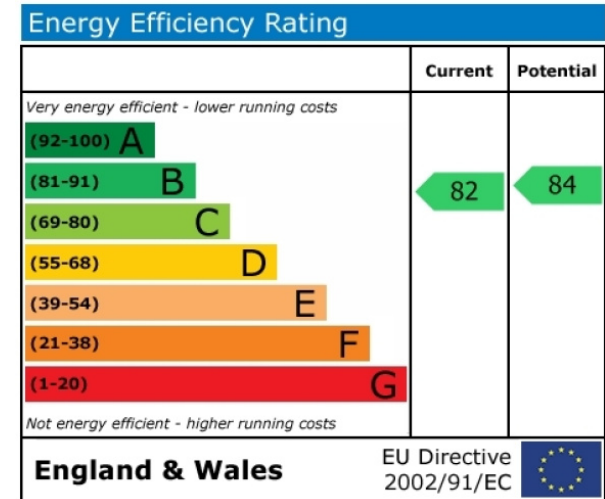

London branches open six days a week Mon - Sat

Canary Wharf | City | Colindale | Dartmouth Park | Ealing | Fulham
Hammersmith | Hampstead | Highgate | Hyde Park | Kensington | Kew
Knightsbridge | Nine Elms | Shoreditch | Southall | Surrey Quays
Wapping | Wembley | White City | Woolwich

International offices

China | Hong Kong SAR | India | Indonesia | Qatar | Malaysia | Middle East | Pakistan
Singapore | South Africa | Thailand | Turkey

Benham & Reeves