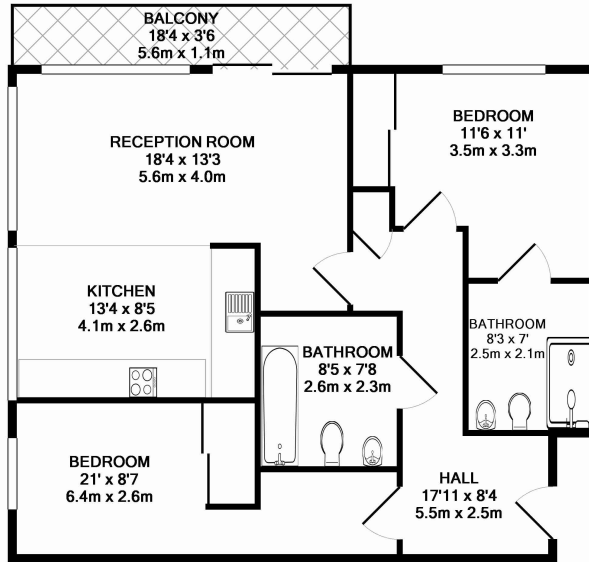

Marsh Wall, Canary Wharf, E14

£704 per week, £3,050 per month + fees

www.benhams.com

00286-2010LE.E14 - 20 TH FLOOR
TOTAL APPROX. FLOOR AREA 825 SQ.FT. (76.6 SQ.M.)