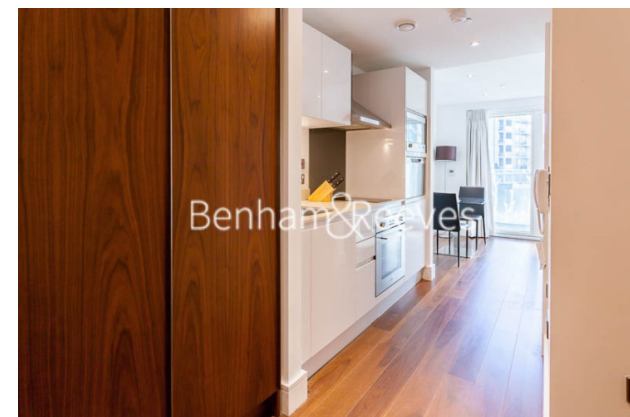

Benham & Reeves

Lincoln Plaza, Canary Wharf, E14

£462 per week, £2,000 per month + fees

 Studio  1 Bathroom  Furnished

Modern Studio apartment situated on a desirable development in the heart of the Canary Wharf residential area. The apartment features a private balcony and is within walking distance of South Quay DLR Rail station. Energy Performance Certificate (EPC) rating B.

Please [click here](#) for full detail

Property features

One Double Bedroom | Open Planned Living | Fitted Kitchen | Furnished | Benefits from 24 hour Concierge and Residents Gym | EPC-B | 24 Hour Concierge Service, Swimming Pool and Cinema | Private Balcony | Moments from Canary Wharf | Nearby South Quay DLR Station

Benham & Reeves

Lincoln Plaza, Canary Wharf, E14

£462 per week, £2,000 per month + fees

www.benhams.com

Total Gross Internal Area
30.2 Sq/m - 327 Sq/ft

Floor Plan measurements are approximate and are for illustrative purposes only. While we do not doubt the floor plans accuracy, we make no guarantee, warranty or representation as to the accuracy and completeness of the floor plan.