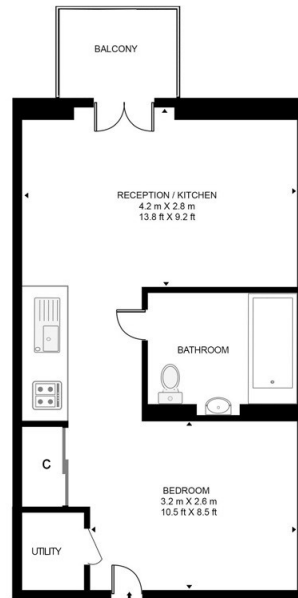

Lincoln Plaza, Canary Wharf, E14

£462 per week, £2,000 per month + fees

www.benhams.com

Total Gross Internal Area
30.2 Sq/m - 327 Sq/ft