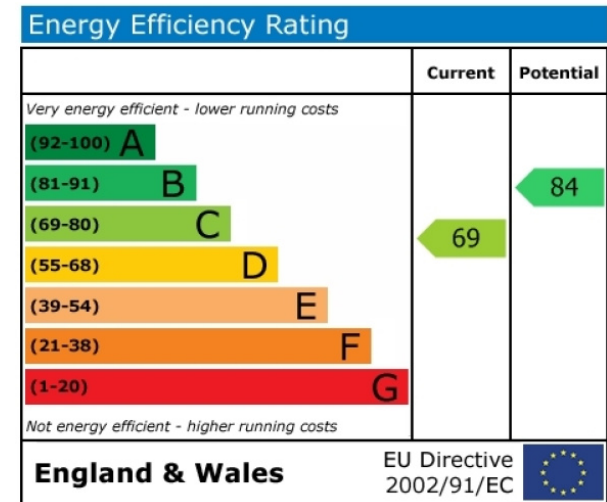

London branches open six days a week Mon - Sat

Canary Wharf | City | Colindale | Dartmouth Park | Ealing | Fulham
Hammersmith | Hampstead | Highgate | Hyde Park | Kensington | Kew
Knightsbridge | Nine Elms | Shoreditch | Southall | Surrey Quays
Wapping | Wembley | White City | Woolwich

International offices

China | Hong Kong SAR | India | Indonesia | Qatar | Malaysia | Middle East |
Singapore | South Africa | Thailand | Turkey

Benham & Reeves