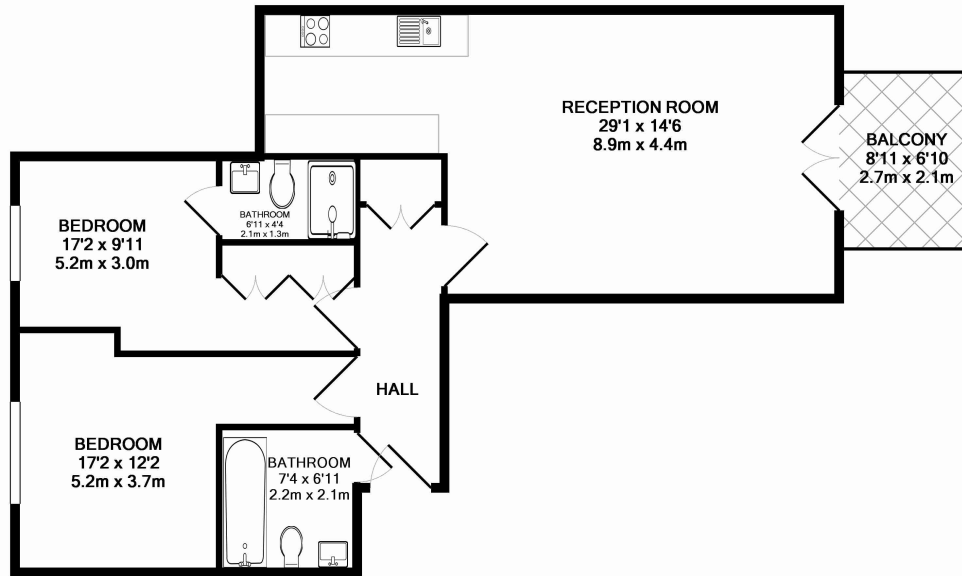

Hutchings Street, Canary Wharf, E14

£474 per week, £2,054 per month + fees

www.benhams.com

NAXOS BUILDING, 4 HUTCHING STREET, E14
TOTAL APPROX. FLOOR AREA 786 SQ.FT. (73.0 SQ.M.)