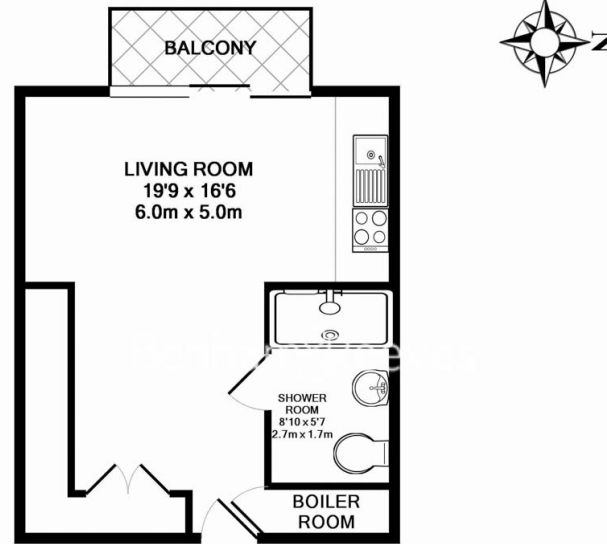

Benham & Reeves

Pan Peninsula Square, Canary Wharf, E14

£370 per week, £1,603 per month + fees

www.benhams.com

1913PPT.E14
 TOTAL APPROX. FLOOR AREA 325 SQ.FT. (30.2 SQ.M.)
 Whilst every attempt has been made to ensure the accuracy of the floor plan contained here, measurements of doors, windows, rooms and any other items are approximate and no responsibility is taken for any error, omission, or mis-statement. This plan is for illustrative purposes only and should be used as such by any prospective purchaser. The services, systems and appliances shown have not been tested and no guarantee as to their operability or efficiency can be given
 Made with Metropix ©2016