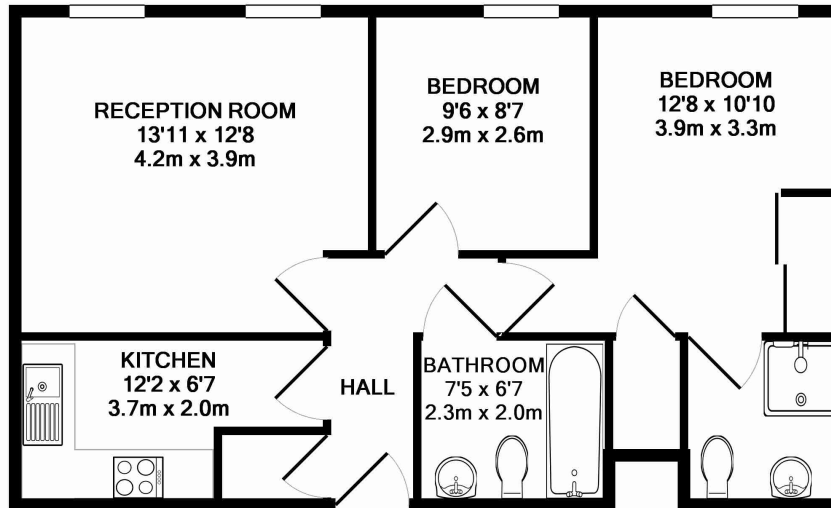

Please [click here](#) for full detail

Property features

Two Bedrooms | Two Bathrooms | Open Plan Living Space with Semi Separate Kitchen | Furnished | Separate Kitchen & Wood Floors | EPC-C | Utility / Storage Area | Ideal for sharers | Excellent Transport links Nearby | Minutes From Barbican Station

Benham & Reeves

Pilgrims Court, Carthusian Street, EC1M

£658 per week, £2,850 per month + fees

www.benhams.com

PILGRIMS COURT, CARTHUSIAN STREET, EC1M
TOTAL APPROX. FLOOR AREA 611 SQ.FT. (56.8 SQ.M.)

Whilst every attempt has been made to ensure the accuracy of the floor plan contained here, measurements of doors, windows, rooms and any other items are approximate and no responsibility is taken for any error, omission, or mis-statement. This plan is for illustrative purposes only and should be used as such by any prospective purchaser. The services, systems and appliances shown have not been tested and no guarantee as to their operability or efficiency can be given
Made with Metropix ©2014