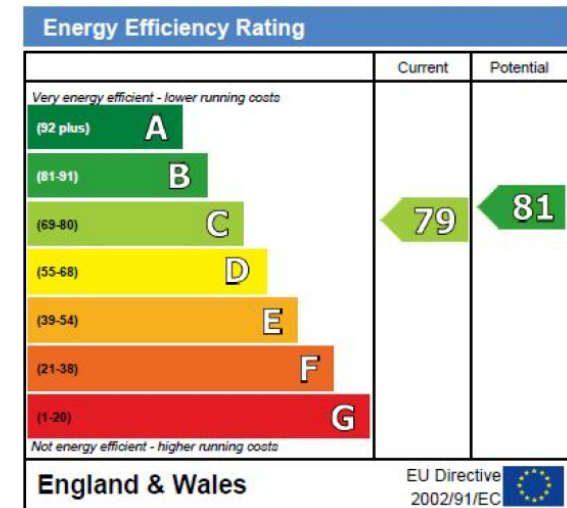

London branches open six days a week Mon - Sat

Canary Wharf | City | Colindale | Dartmouth Park | Ealing | Fulham
Hammersmith | Hampstead | Highgate | Hyde Park | Kensington | Kew
Knightsbridge | Nine Elms | Shoreditch | Southall | Surrey Quays
Wapping | Wembley | White City | Woolwich

International offices

China | Hong Kong SAR | India | Indonesia | Qatar | Malaysia | Middle East | Pakistan
Singapore | South Africa | Thailand | Turkey