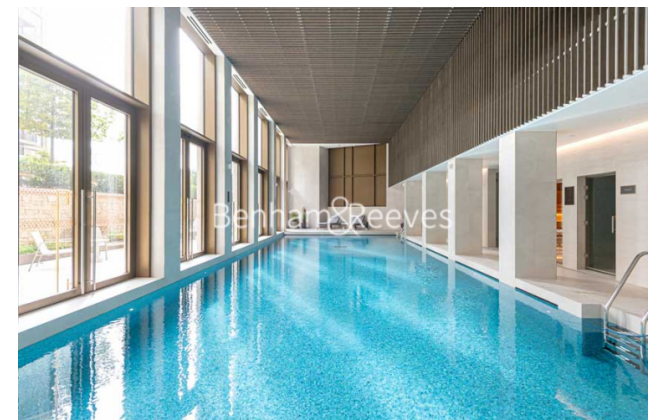

1 Bedroom   1 Bathroom   Furnished

An impeccable 1 bedroom apartment set in White City Living within the heart of Shepherds Bush. The property is located close to the Westfield Shopping Centre and 2-minutes walk from White City Wood Lane underground stations. EPC-B

Please [click here](#) for full detail

Property features

Manhattan 1 Bedroom Apartment with Built-in Wardrobe (4th Fl | Open plan Reception Room with Dining Area & Floor to Ceiling | Fully Fitted Kitchen Integrated with well-known Appliances | Luxurious Double Bathroom with Large Mirrors and Ample Storage | Internal Area: 584 Sq Ft / City View / Utility Room | EPC-B | Quality Furnished / LED Spotlights / Private Balcony (78 Sq | Air Ventilation / Underfloor Heating / Air Conditioning | Residents' Swimming Pool, Gym, Meeting Room, Resident's Lounge | White City & Wood Lane underground Stations.

For more information about this property, please call our White City branch on

020 8187 0888

Redress & Client Money Protection :

Benham and Reeves are members of The Property Ombudsman redress scheme and have Client Money protection with ARLA Propertymark. You can find more information on our website at <https://www.benhams.com/membership/>

Benham & Reeves