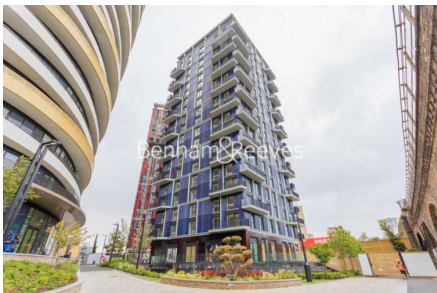

Benham & Reeves

Benham & Reeves

White City Living, Cascade Apartments, Cascade Way, White City W12

£693 per week, £3,003 per month + fees

 1 Bedroom  1 Bathroom  Furnished

An impeccable 1 bedroom apartment set in White City Living within the heart of Shepherds Bush. The property is located close to the Westfield Shopping Centre and 2-minutes walk from White City Wood Lane underground stations. EPC-B

Please [click here](#) for full detail

Property features

Manhattan 1 Bedroom Apartment with Built-in Wardrobe (4th Fl | Open plan Reception Room with Dining Area & Floor to Ceiling | Fully Fitted Kitchen Integrated with well-known Appliances | Luxurious Double Bathroom with Large Mirrors and Ample Storage | Internal Area: 584 Sq Ft / City View / Utility Room | EPC-B | Quality Furnished / LED Spotlights / Private Balcony (78 Sq | Air Ventilation / Underfloor Heating / Air Conditioning | Residents' Swimming Pool, Gym, Meeting Room, Resident's Lounge | White City & Wood Lane underground Stations.

Benham & Reeves

White City Living, Cascade Apartments, Cascade Way, White City W12

www.benhams.com

£693 per week, £3,003 per month + fees

Score	Energy rating	Current	Potential
92+	A		
81-91	B	85 B	85 B
69-80	C		
55-68	D		
39-54	E		
21-38	F		
1-20	G		