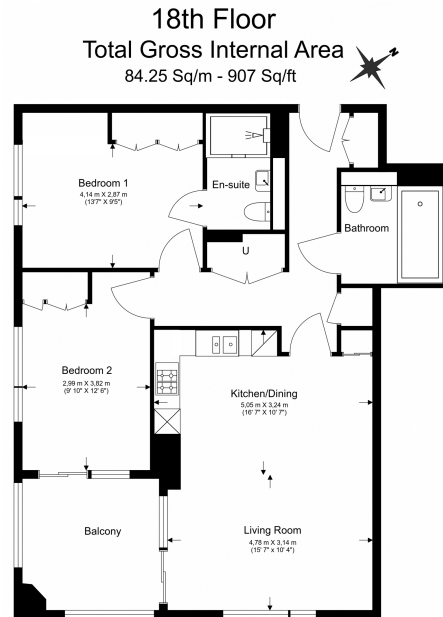

Kings Tower, Chelsea creek, SW6

£924 per week, £4,004 per month + fees

www.benhams.com

Score	Energy rating	Current	Potential
92+	A		
81-91	B	85 B	85 B
69-80	C		
55-68	D		
39-54	E		
21-38	F		
1-20	G		

London branches open six days a week Mon - Sat

Canary Wharf | City | Colindale | Dartmouth Park | Ealing | Fulham
Hammersmith | Hampstead | Highgate | Hyde Park | Kensington | Kew
Knightsbridge | Nine Elms | Shoreditch | Southall | Surrey Quays
Wapping | Wembley | White City | Woolwich

International offices

China | Hong Kong SAR | India | Indonesia | Qatar | Malaysia | Middle East |
Singapore | South Africa | Thailand | Turkey