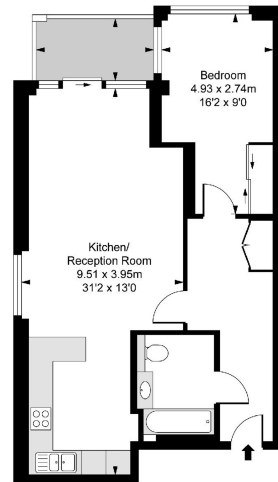

Thurstan Street, Chelsea Creek, SW6

£525 per week, £2,275 per month + fees

www.benhams.com

3rd Floor

Approx gross internal area: 640sq/ft - 60sq/m

Score	Energy rating	Current	Potential
92+	A		
81-91	B	88 | B	88 | B
69-80	C		
55-68	D		
39-54	E		
21-38	F		
1-20	G		

London branches open six days a week Mon - Sat

Canary Wharf | City | Colindale | Dartmouth Park | Ealing | Fulham
Hammersmith | Hampstead | Highgate | Hyde Park | Kensington | Kew
Knightsbridge | Nine Elms | Shoreditch | Southall | Surrey Quays
Wapping | Wembley | White City | Woolwich

International offices

China | Hong Kong SAR | India | Indonesia | Qatar | Malaysia | Middle East |
Singapore | South Africa | Thailand | Turkey