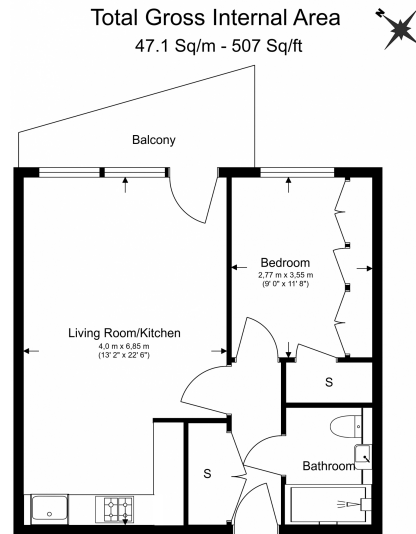

Acton Lane, Chiswick, W4

£577 per week, £2,500 per month + fees

www.benhams.com

Benham & Reeves

Score	Energy rating	Current	Potential
92+	A		
81-91	B	82 B	82 B
69-80	C		
55-68	D		
39-54	E		
21-38	F		
1-20	G		

London branches open six days a week Mon - Sat

Canary Wharf | City | Colindale | Dartmouth Park | Ealing | Fulham
Hammersmith | Hampstead | Highgate | Hyde Park | Kensington | Kew
Knightsbridge | Nine Elms | Shoreditch | Southall | Surrey Quays
Wapping | Wembley | White City | Woolwich

International offices

China | Hong Kong SAR | India | Indonesia | Qatar | Malaysia | Middle East |
Singapore | South Africa | Thailand | Turkey

Benham & Reeves